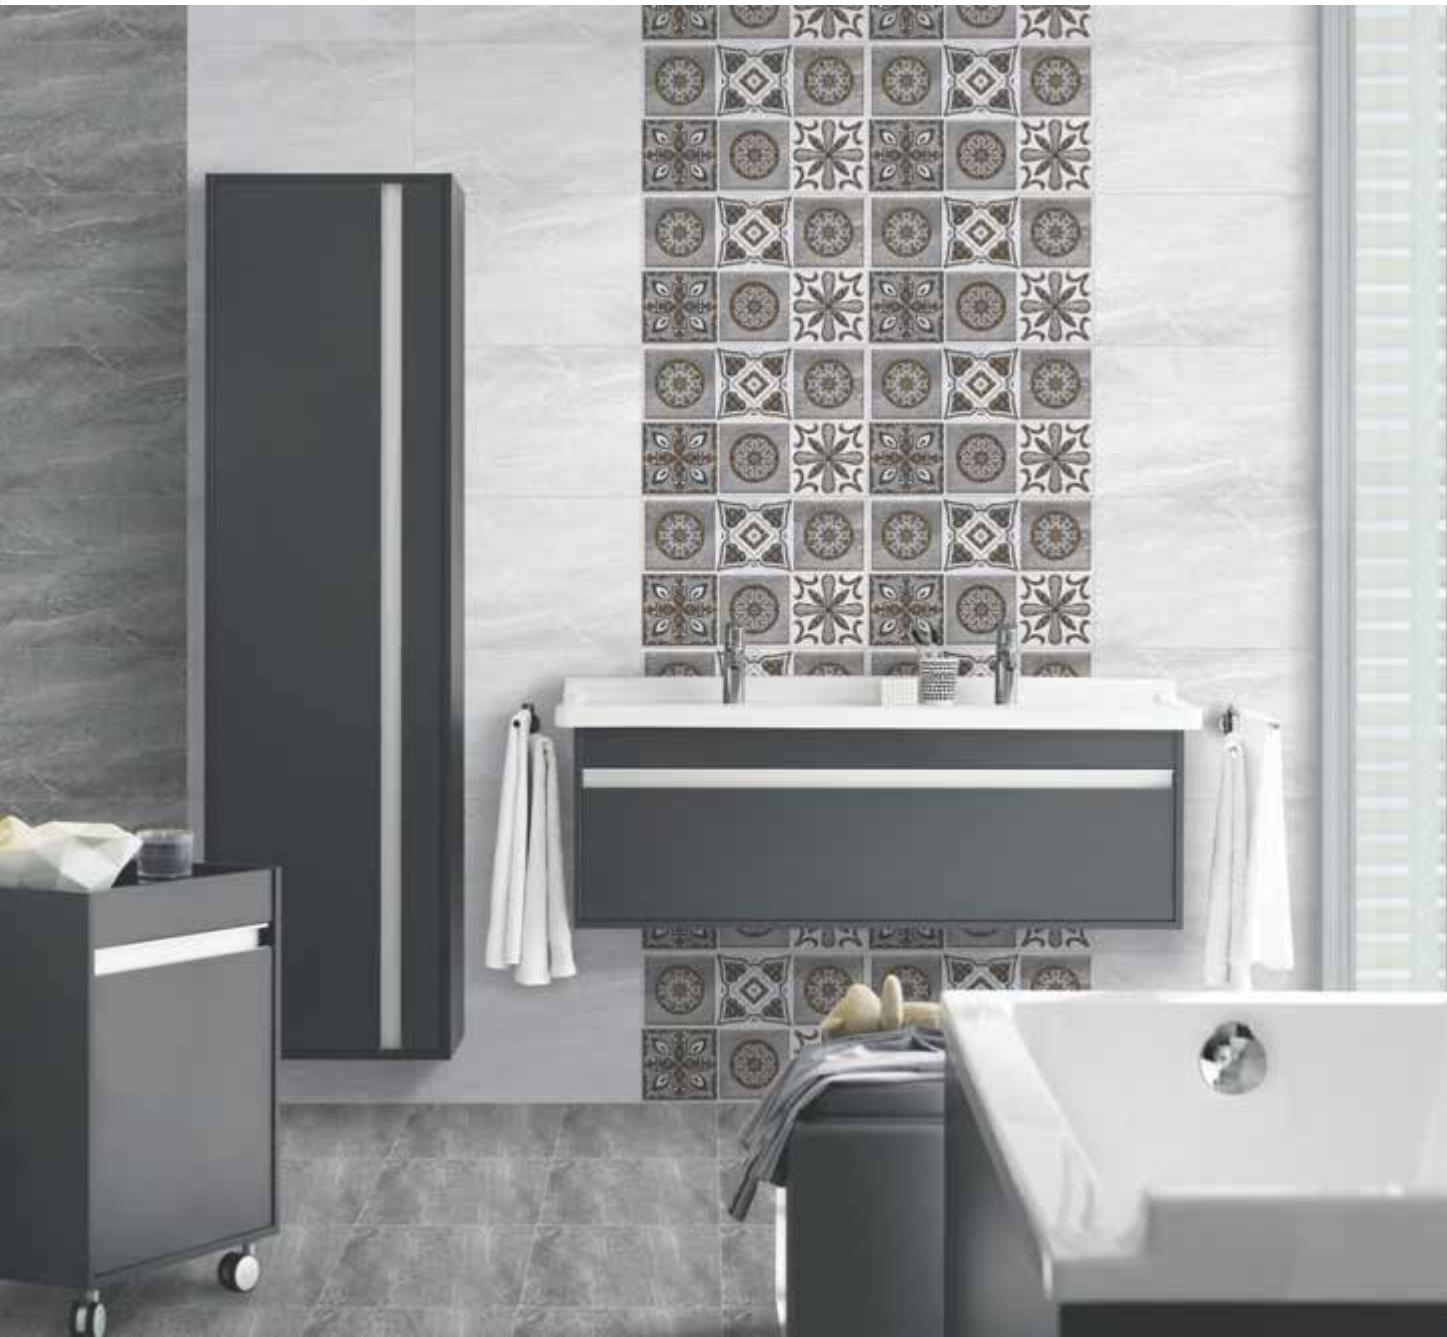

Flora Miracle Masrum

Miracle Grey

Flora Miracle Grey

Wall Tiles Collection

SURFACE: Glossy | 300x450mm

Revera White (2 pcs. Random)

Revera Terra HL

Rex Crema