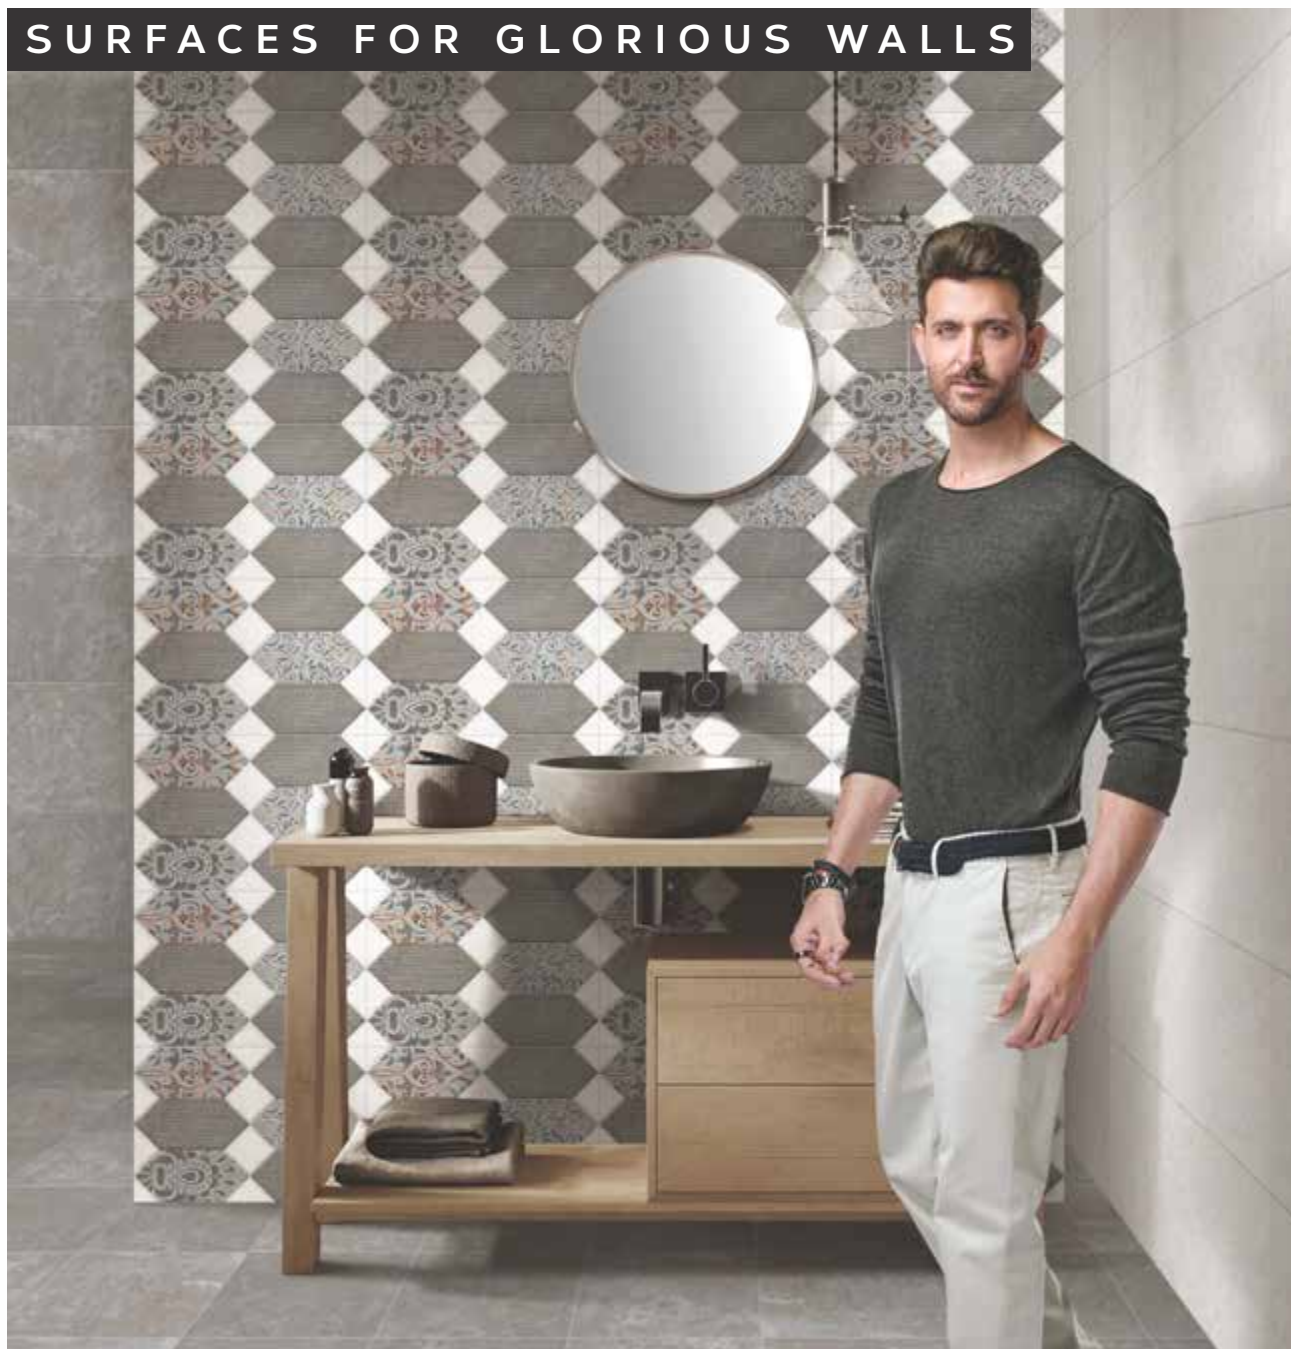

WALL TILES COLLECTION ___ 300x450mm

EXCEPTIONALLY DESIGNED

SURFACES FOR GLORIOUS WALLS

MADE IN INDIA
SINCE 1977

Simpolo[®]
ceramics

The Art of Fascination

WALL TILES

300x450mm