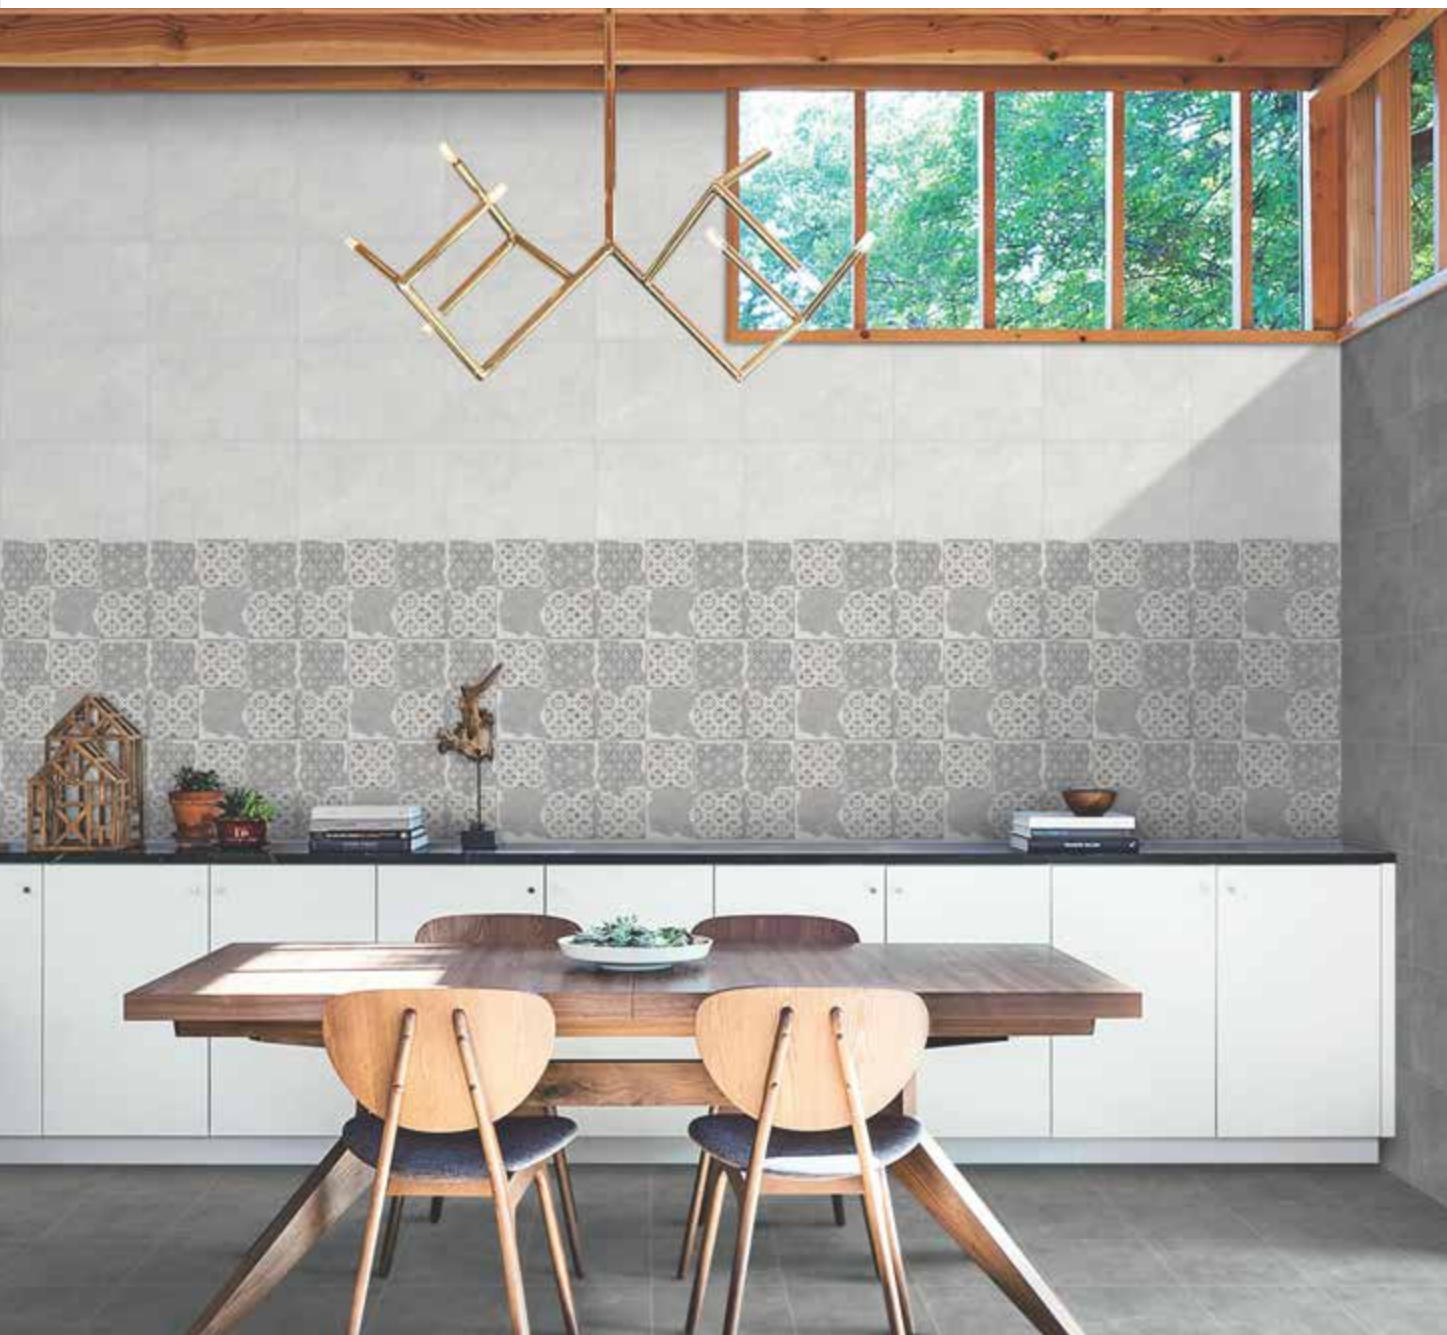

85009 HL

86008 (4 pcs. Random)

Flora Skid 86008

86009 (4 pcs. Random)

Flora Skid 86009

Wall Tiles Collection

SURFACE: Satin | 300x450mm

84011 (4 pcs. Random)