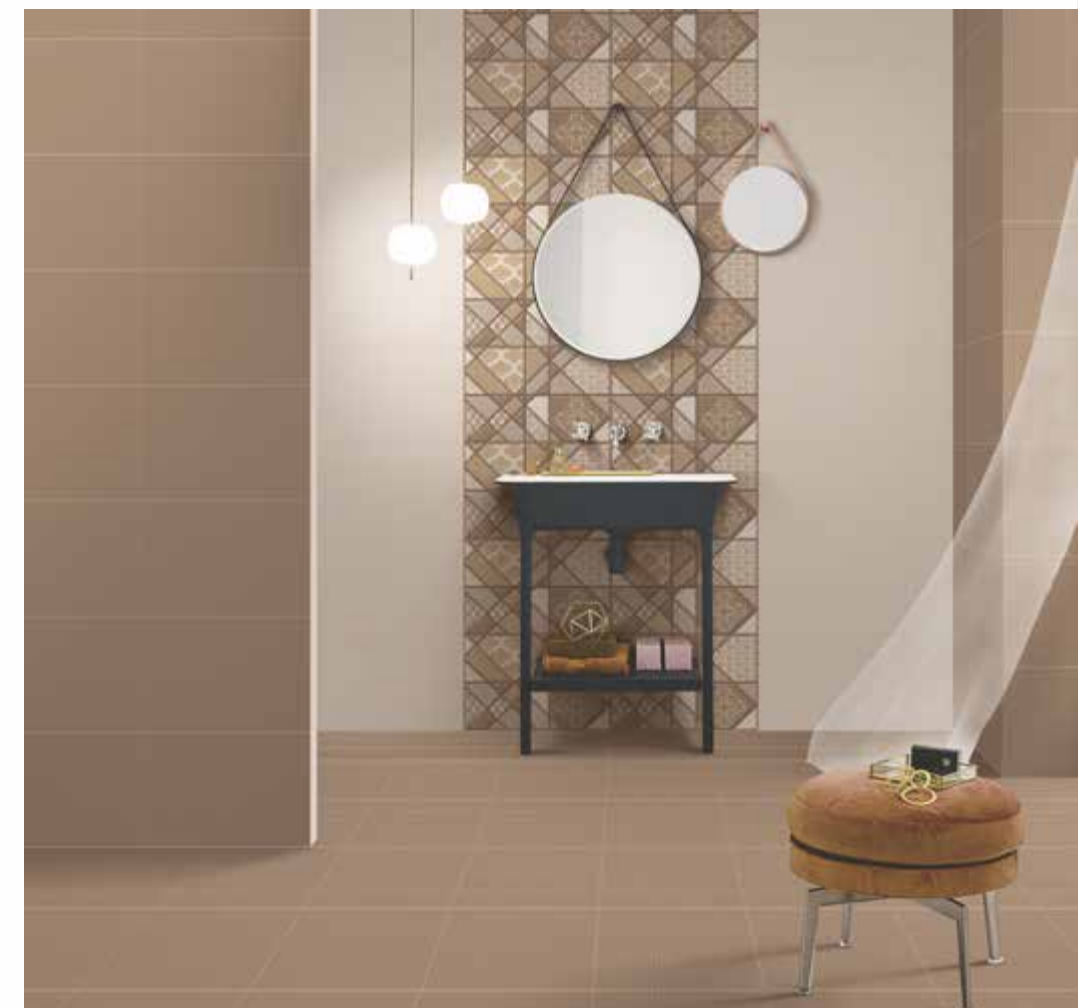

Wall Tiles Collection

SURFACE: Glossy | 300x450mm