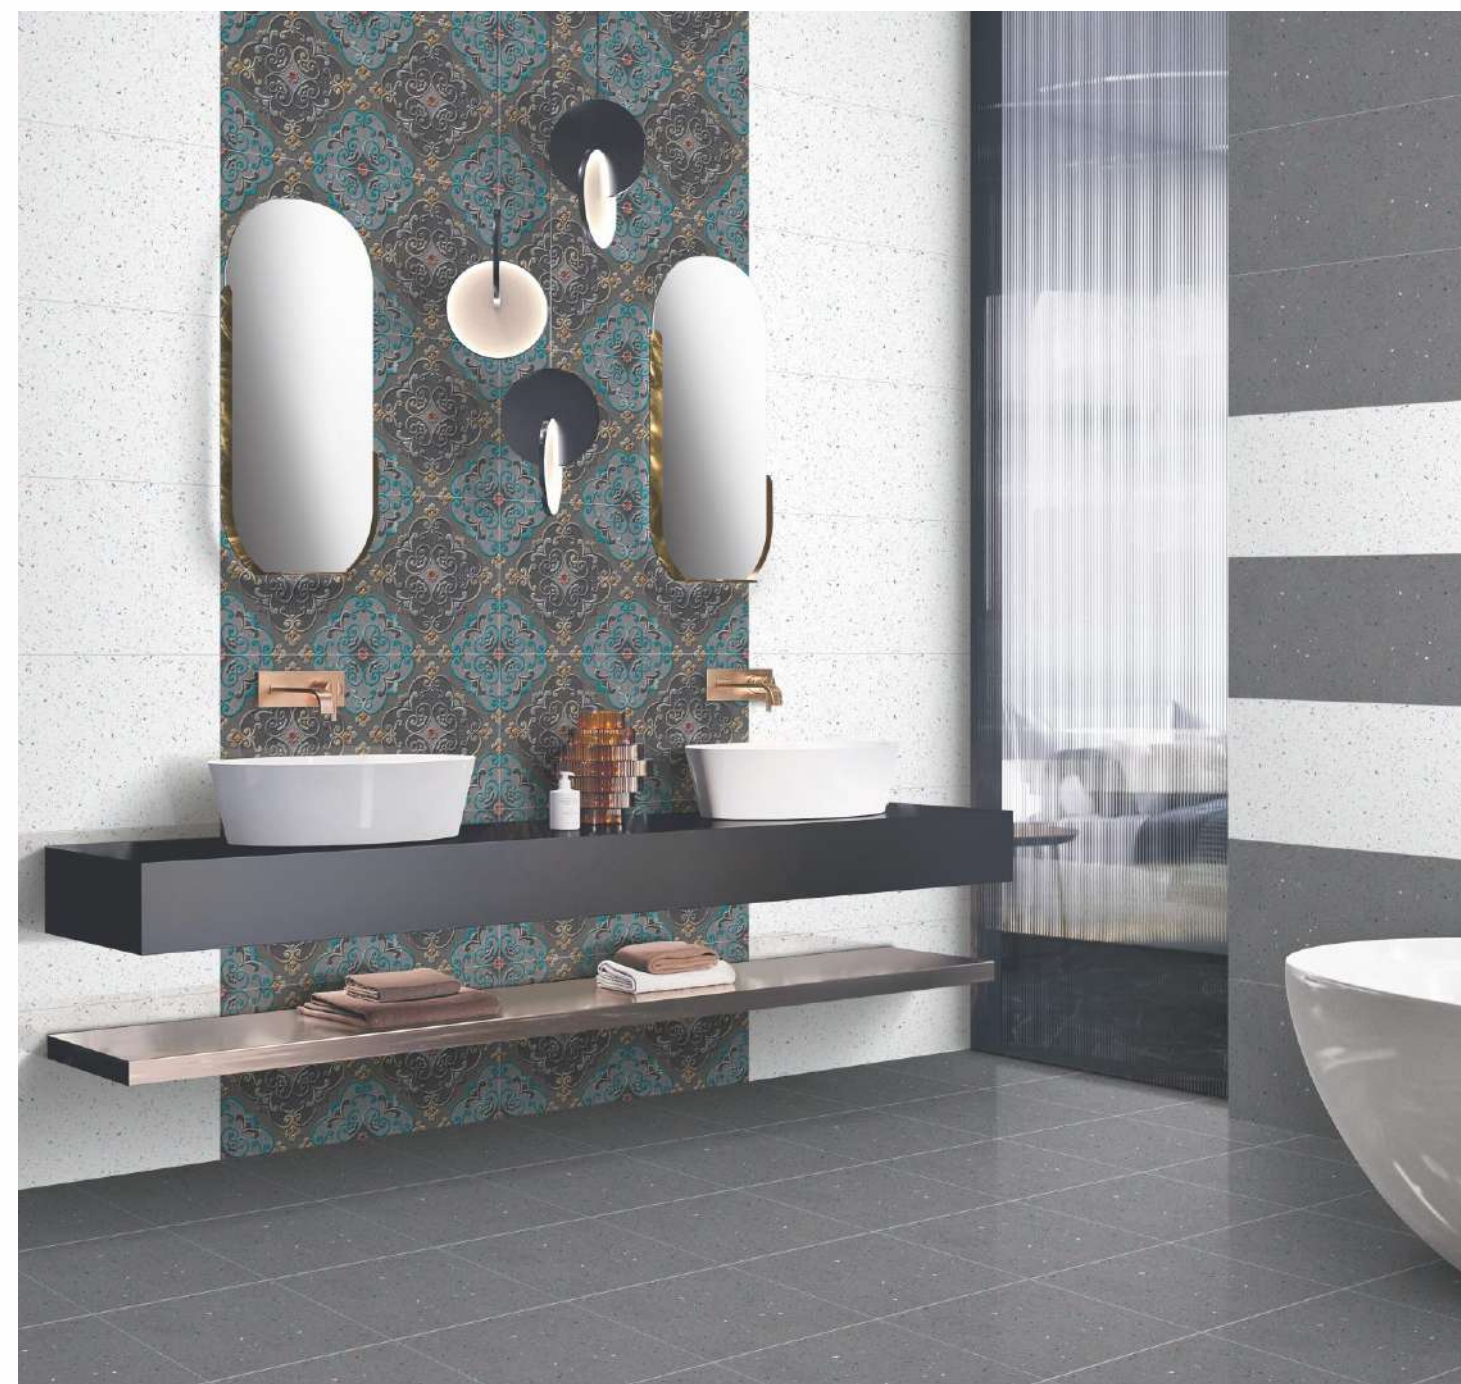

300x
600mm

GLOSSY SURFACE

The Prozzo Wall Tiles Collection by Simpolo brings you 300x600mm wall tiles in a Glossy Finish that embraces your ambiance with imaginative designs and hues, spreading a soft sparkle of radiance to illuminate the grandeur of the space.