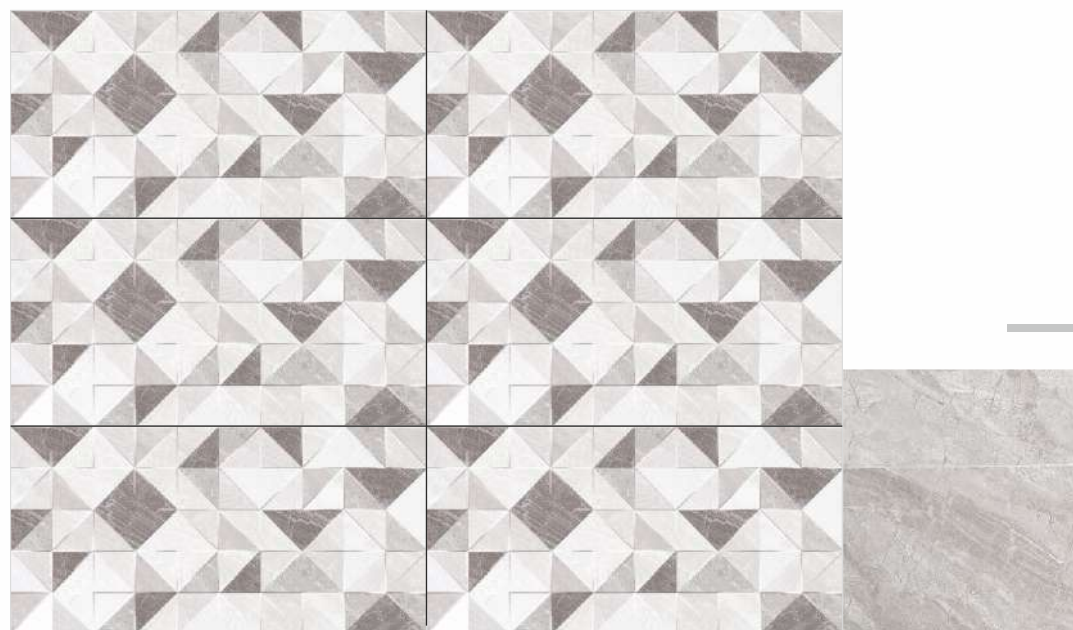

300x
600mm

GLOSSY SURFACE

The Prozzo Wall Tiles Collection by Simpolo brings you 300x600mm wall tiles in a Glossy Finish that embraces your ambiance with imaginative designs and hues, spreading a soft sparkle of radiance to illuminate the grandeur of the space.

NEW

61078

62078 HL

63078

Flora Skid 63078