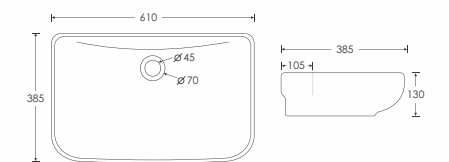

DB - 4002
Hand Crafted Basin
L610 W385 H130mm