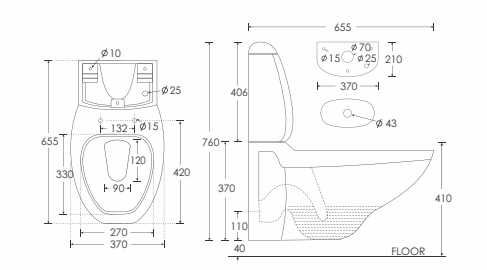

SPICE

WC - 30008
Normal Seat Cover - Spice - 21015
Soft Close Seat Cover - Spice - 21015S
Ceramic Cistern - 31008
Dual Flush Fitting - Spice WM - 35008
L655 W370 H760mm