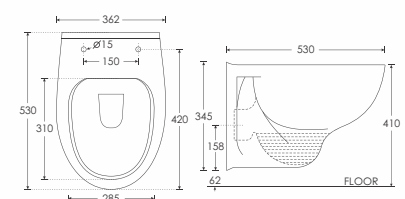

SNAZZY 21"
Wallvit Pan WC 'P' Trap - 20017
Normal Seat Cover - Snazzy - 21014
Soft Close Seat Cover - 21014S
L530 W362 H345mm