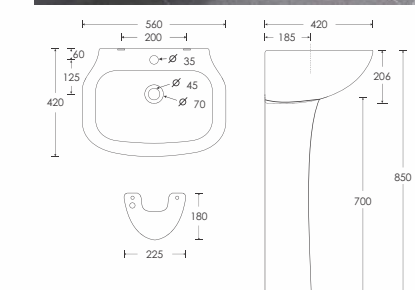

DRAGO

ALFA

ALFA
Basin - 10081
Stephy Full Pedestal - 11092
L560 W420 H850mm