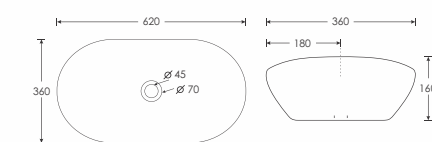

DELL

BRAVIA

BRAVIA
Table Top Basin - 12018
L620 W360 H160mm

LATRA

ASTER