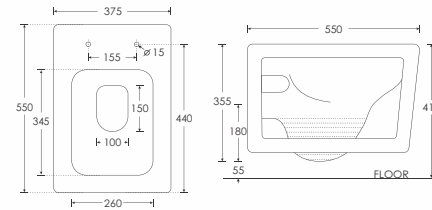

OUTLINE
Wallvit Pan WC 'P' Trap - 20003
Soft Close Seat Cover - Nettuno - 210115
L550 W375 H355mm