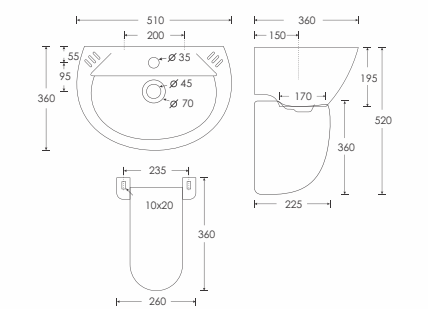

SCOOTY
Basin - 10079
Scooty Half Pedestal - 11004
L510 W360 H520mm