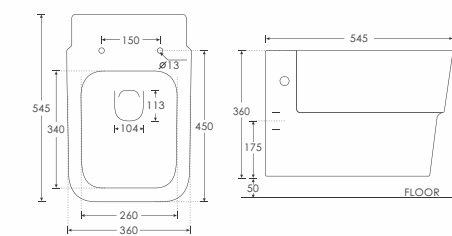

CANYON

Wallvit Pan WC 'P' Trap - 22024
UF Soft Close Seat Cover - Canyon - 23024SU
L545 W360 H360mm