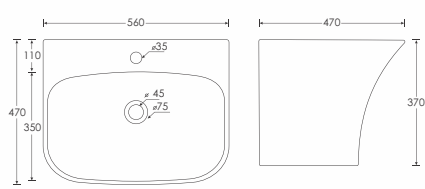

MASTER COLLECTION

wall
mounted
basins

SILEX
Wall Mounted Basin - 10121
With Integrated Half Pedestal
L550 W405 H510mm

SHORTEN
Wall Mounted Basin - 10108
With Integrated Half Pedestal
L560 W470 H370mm

SENECA
Wall Mounted Basin - 10119
L660 W410 H150mm