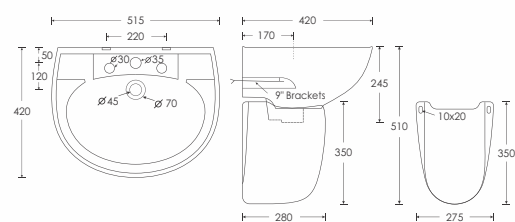

ELAN
Basin - 10110
Sift Half Pedestal - 11005
L517 W460 H460mm

SCEPTAL
Basin - 10095
Sift Half Pedestal - 11005
L600 W485 H470mm

STEPHY
Basin - 10092
Compaq Half Pedestal - 11001
L580 W425 H510mm

SAMITE
Basin - 10089
Compaq Half Pedestal - 11001
L515 W420 H510mm