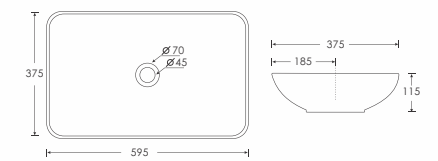

SEDET

Table Top Basin - 10103
L595 W375 H115mm