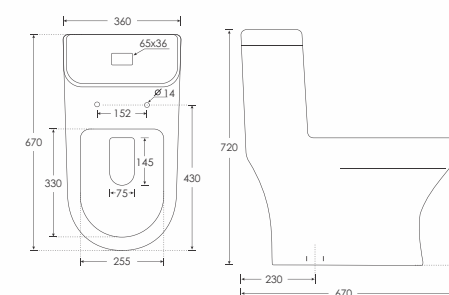

NICOLA

SPELL - B

NICOLA
One Piece EWC - 42003
Soft Close Seat Cover - 21005S
Dual Flush - 45010
L670 W360 H720mm
Siphonic Flushing, 'S' Trap 230mm