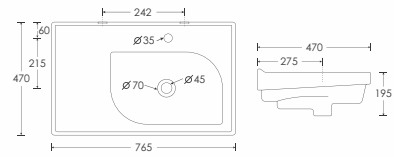

RIGHT SCENERY
Wall Mounted Basin - 10104R
L765 W470 H195mm