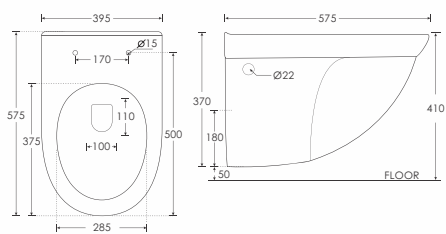

Drying after cleansing at three selectable temperatures.

DRYER TEMP.

Rejuvenates your senses by recreating the pleasures of a spa.

SPA

NASON - A
Table Top Basin - 12069
L507 W392 H135mm

SELGE
Wallvit Pan WC 'P' Trap - 20021
Electric Seat Cover - 21021S
L575 W395 H370mm