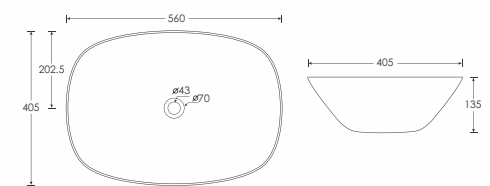

LUNARIA
Table Top Basin - 12061
L560 W405 H135mm