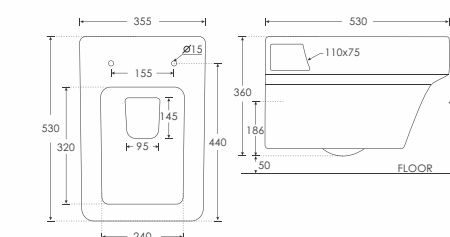

SEÑOR
 Basin - 10128
 Sleet Half Pedestal - 11002
 L460 W350 H480mm

SPRY

SCOOP

SPRY
 Table Top Basin - 10102
 L422 W422 H122mm

SCOOP
 Wallvit Pan WC 'P' Trap - 20001
 Soft Close Seat Cover - Scoop - 21001S
 L530 W355 H360mm