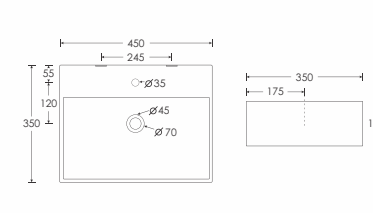

SOAR
Wall Mounted Basin - 10042
L450 W350 H130mm