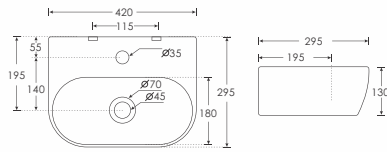

NEST
Wall Mounted Basin - 10097
L420 W295 H130mm