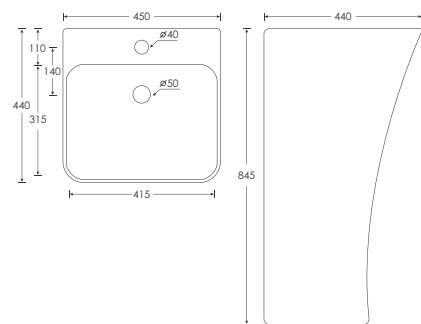

SINORITA
Wall Mounted Corner Basin - 10050
L410 W410 H210mm

SIFCO
One Piece Basin - 12059
With Integrated Full Pedestal
L475 W420 H840mm

ELAN
Basin - 10110
Vita Full Pedestal - 11085
L517 W460 H875mm

PROTON
One Piece Basin - 12058
With Integrated Full Pedestal
L450 W440 H845mm