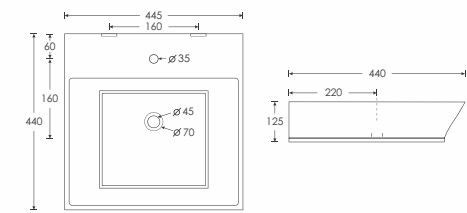

SIMON
Wall Mounted Basin - 10038
L445 W440 H125mm