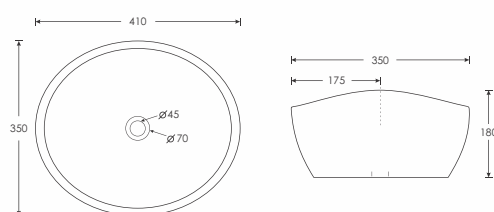

CORAL
Table Top Basin - 12019
L480 W370 H135mm