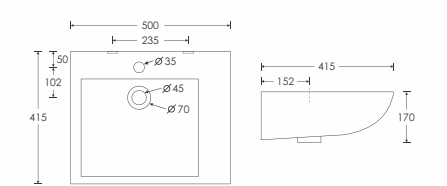

SPARROW
Wall Mounted Basin - 10032
L500 W415 H170mm