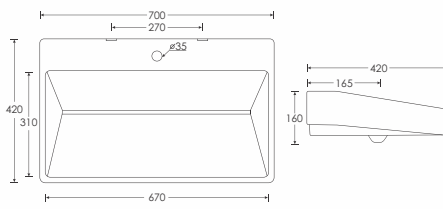

CREMA

Wall Mounted Basin - 10116
L700 W420 H160mm

1st Time in INDIA

4D
Technology

Features

- Unique 4D Technology
- Siphonic Tornado Flushing
- Rimless Bowl
- 4D Flushing for Amazing Cleaning
- Superior Hygiene
- Fastest Flush
- Available with Motion Sensor / Manual

SWIM

CREMA