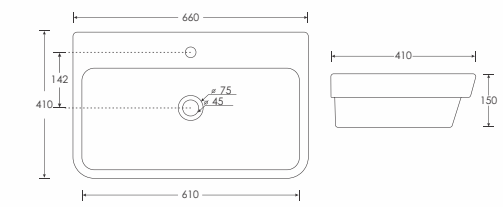

MASTER COLLECTION

wall
mounted
basins

SILEX
Wall Mounted Basin - 10121
With Integrated Half Pedestal
L550 W405 H510mm

SHORTEN
Wall Mounted Basin - 10108
With Integrated Half Pedestal
L560 W470 H370mm

SENECA
Wall Mounted Basin - 10119
L660 W410 H150mm