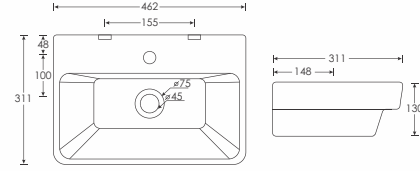

SANG
Wall Mounted Basin - 10115
L620 W420 H130mm

FLAPS
Wall Mounted Basin - 10120
L510 W415 H150mm

NEO
Wall Mounted Basin - 12030
With Integrated Half Pedestal
L400 W380 H280mm

SHUNT
Wall Mounted Basin - 10114
L462 W311 H130mm