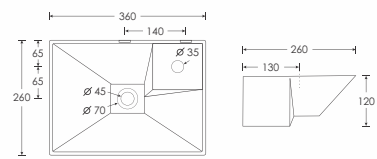

SLASH
Wall Mounted Basin - 10027
L360 W260 H120mm