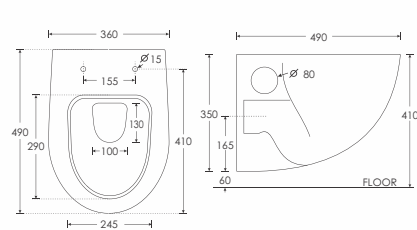

CRYSTAL
SLEEK

CRYSTAL
Wallvit Pan WC 'P' Trap - 20007
Soft Close Seat Cover - Crystal - 21007S
L490 W360 H350mm

SLEEK
Table Top Basin - 10063
Stand for Sleek Basin - 11063
L370 W475 H175mm