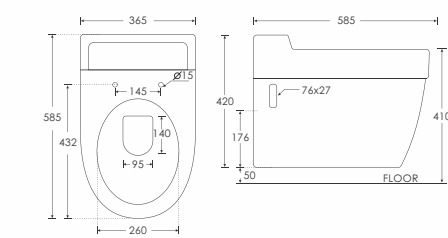

LINO

LUNARIA

LINO
Wallvit Pan WC 'P' Trap - 20016 UF
UF Soft Close Seat Cover - Cube - 23003SU
L585 W365 H420mm