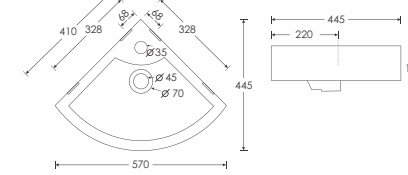

SKIM
Wall Mounted Corner Basin - 10034
L400 W372 H150mm

SLASH
Wall Mounted Basin - 10027
L360 W260 H120mm

SPICK
Wall Mounted Basin - 10036
L425 W265 H130mm

SINCE
Wall Mounted Corner Basin - 10031
L570 W445 H160mm