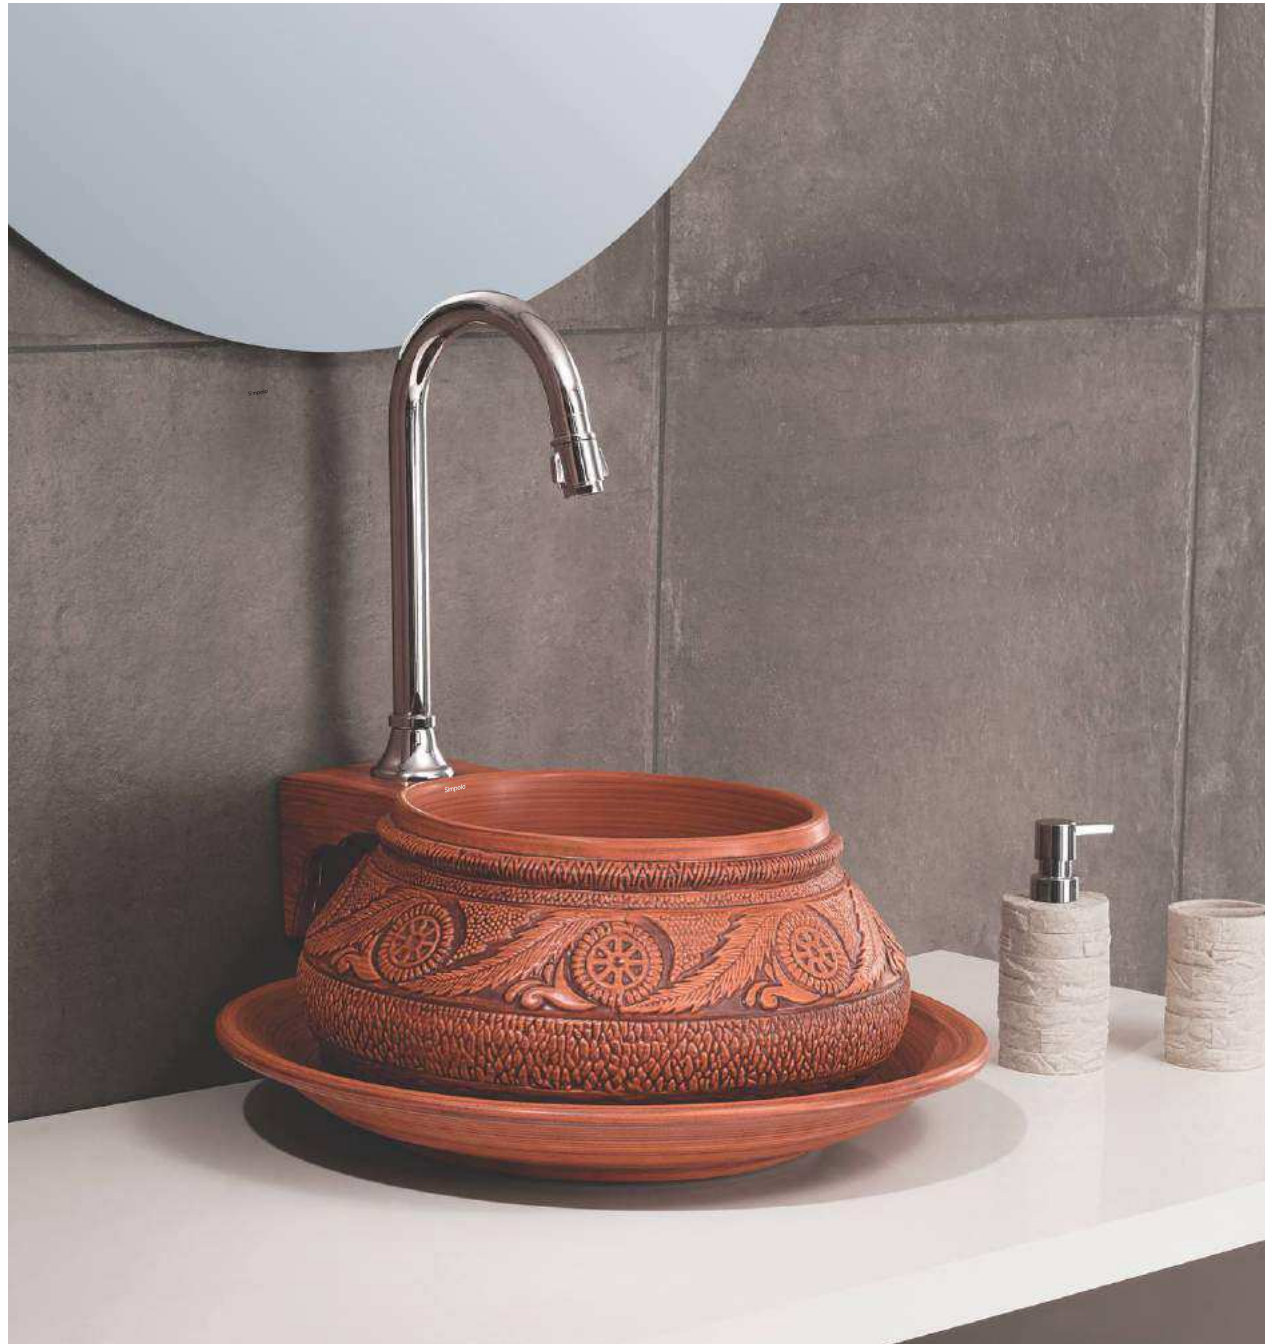

SCOOP - 722
Hand Crafted Basin
L410 W410 H135mm

SHALLOW - 205
Hand Crafted Basin
L410 W350 H180mm

SHALLOW - 173
Hand Crafted Basin
L410 W350 H180mm

SHALLOW - 106
Hand Crafted Basin
L410 W350 H180mm

SHALLOW - 206
Hand Crafted Basin
L410 W350 H180mm

SHALLOW - 174
Hand Crafted Basin
L410 W350 H180mm

SPRING - 8001 B
Hand Crafted Basin
L500 W500 H220mm

STATSON - 553
Hand Crafted Basin
L695 W370 H145mm

STATSON - 552
Hand Crafted Basin
L695 W370 H145mm

SEG - 702
Hand Crafted Basin
L410 W410 H155mm