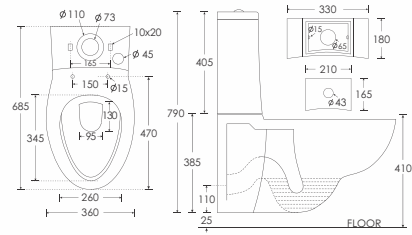

SANITY

WC - 30007
Soft Close Seat Cover - Sanity - 21008S
Ceramic Cistern - 31007
Dual Flush Fitting - Cupido - 35009
L685 W360 H790mm