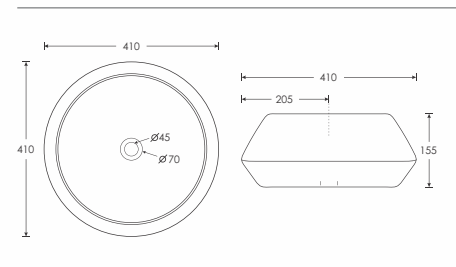

SHALLOW - 174
Hand Crafted Basin
L410 W350 H180mm

SPRING - 8001 B
Hand Crafted Basin
L500 W500 H220mm

STATSON - 553
Hand Crafted Basin
L695 W370 H145mm

STATSON - 552
Hand Crafted Basin
L695 W370 H145mm

SEG - 702
Hand Crafted Basin
L410 W410 H155mm