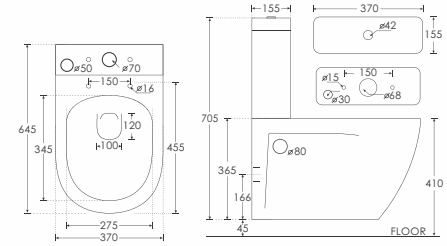

ENTASI
Rimless Two Piece WC - 32003
L645 W370 H705mm
Entasi Cistern-33003
Seat Cover-34003S, Dual Flush-35006