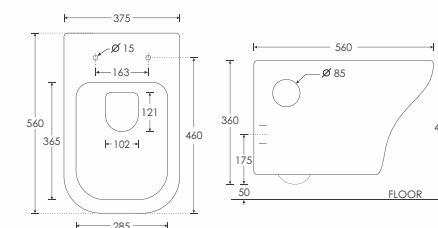

STANZA ARIKA

STANZA
Wallvit Pan WC 'P' Trap - 20004
Soft Close Seat Cover - Stanza - 210045
L560 W375 H360mm