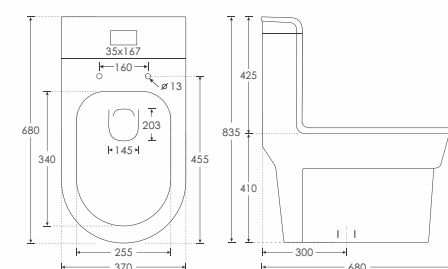

4D Technology

1. **Features**
2. Unique 4D Technology
   - Siphonic Tornado Flushing
   - Rimless Bowl
   - 4D Flushing for Amazing Cleaning
   - Superior Hygiene
   - Fastest Flush

DRAGO
4D Tech. One Piece EWC - 42023
Soft Close Seat Cover - 43023S
Dual Flush - 45023
L680 W370 H835mm
Siphonic Flushing, 'S' Trap 300/220mm