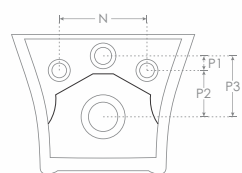

Wall Hung Two PCS Suite Measurements

Cupido Wall Hung Suite P	645	360	775	180	-	196	-	100	50	150* (6")	Bottom to Seating surface 370[H]*
Entasi Wall Hung Suite P	645	370	705	90	-	101	-	166	45	211* (8.5")	
Spice Gold Wall Hung Suite P	655	370	760	230	-	195	-	110	40*	150* (6")	Bottom to Seating surface 370[H]*
Sanity Wall Hung Suite P	685	360	790	230	-	210	-	110	25*	135* (5")	Bottom to Seating surface 385[H]*
Nettuno Wall Hung Suite P	645	360	730	232	-	102	-	183	40*	223* (9")	Bottom to Seating surface 380[H]*

N = Distance between two fixing hole
P1 = Distance Between - Outlet Central to fixing hole central
P2 = Distance between two fixing hole central to outlet central
P3 = Distance between inner central to outlet central

EWC Trap Distance

'P' TRAP FLOOR HEIGHT

CATEGORY	ITEM	mm	inch
One Piece EWC	Segno one piece EWC	180	7"
	Texos one piece EWC	180	7"
	Nettuno one piece EWC	180	7"
	Gesto one piece EWC	180	7"
	Nova one piece EWC	180	7"
Couple EWC	Smalto two piece -P	180	7"
Floor Mounted Closet	Spice two Piece EWC-P	185	7.5"
	Spice EWC-P	185	7.5"
	Sandoz-P	180	7"
	Nettuno Concealed-P	185	7"

- > Wall distance means the distance from finished wall till the centre of the 'S' trap of the W.C.
- > Floor height means the height from the finished floor till the centre of the 'P' trap of the W.C.
- > In wall mounted closet-floor height-calculate-when seating surface 410mm from floor (*seating surface 435mm from floor)
- > 'S' trap wall distance or 'P' trap floor height: abc±10, all dimensions are approximate and are subject to change without notice.

'S' TRAP WALL DISTANCE

CATEGORY	ITEM	mm	inch
One Piece EWC	Nihon one piece EWC	220, 300	9", 12"
	Simag one piece EWC	220, 300	9", 12"
	Swim one piece EWC	220, 300	9", 12"
	Nicola one piece EWC	230	9"
	Segno one piece EWC	102, 229	4", 9"
	Catino one piece EWC	230	9"
	Texos one piece EWC	102, 229	4", 9"
	Nettuno one piece EWC	230	9"
	Nova one piece EWC	230	9"
	Gesto one piece EWC	230	9"
Floor Mounted Two Piece EWC	Faster one piece EWC	220, 300	9", 12"
	Smalto two piece-S	230	9"
	Cupido two piece-S	229	9"
Floor Mounted Couple EWC	Artik two piece-S	200	8"
	Spice two piece-S	225	8.5"
	Nettuno concealed-S	97	4"
Floor Mounted EWC	Spice concealed-S	225	8.5"
	Selvo concealed-S	90	3.5"
Floor Mounted EWC	Spice EWC-S	55	2"
	Sandoz EWC-S	55	2"