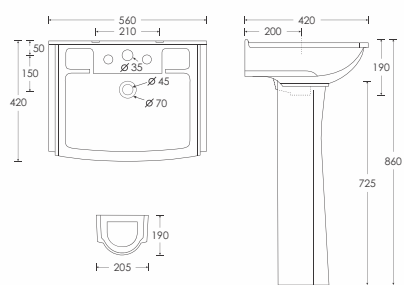

SOPHIA
 Basin - 10077
 Sophia Full Pedestal - 11077
 L560 W420 H860mm

STEPHY
 Basin - 10092
 Stephy Full Pedestal - 11092
 L580 W425 H865mm

VELLIS
 Basin - 10072
 Selvo Full Pedestal (ISI) - 11080
 L565 W425 H805mm