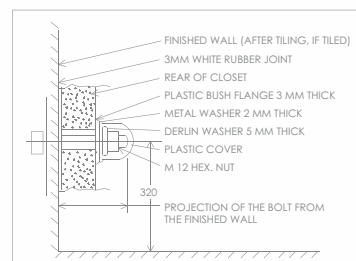

CONCEALED WALL HUNG

1. If the wall is going to be plastered for a thickness of 12mm and a tile thickness of 6-7mm, the projection of the bolts from the finished wall should be 66mm only.
2. If the thickness of plastering and tile is less than the dimensions mentioned above, the bolt that are supplied along with the bracket should be moved into the wall by using a suitable spacer washer between the bolt head and the bracket frame.
3. The bracket should be buried into the floor so that the height from the center line of the bolt to the surface to the finished floor is 320mm.