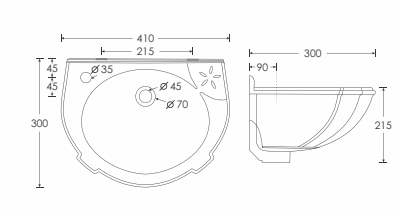

SMILE
Wall Mounted Basin - 10051
L410 W300 H215mm