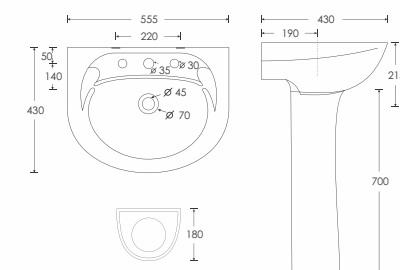

SPICE

Basin - 10078
Stephy Full Pedestal - 11092
L555 W430 H830mm