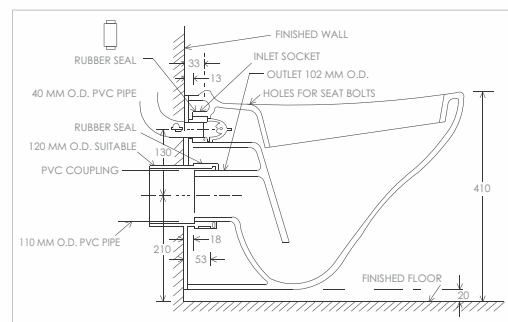

Instructions

WALL HUNG BASIN

Fixing : the rag should be first grouted into the wall using cement / concrete, (as shown) as per the distance between slots provided in the wash basin. The bolts should be fixed perpendicular to the wall. Allow cement / concrete to set. Check if the Rag bolts are firmly fixed. Fix the Wash Basin in the bolts using Nuts & Washer.

CONCEALED WALL HUNG

1. If the wall is going to be plastered for a thickness of 12mm and a tile thickness of 6-7mm, the projection of the bolts from the finished wall should be 66mm only.
2. If the thickness of plastering and tile is less than the dimensions mentioned above, the bolt that are supplied along with the bracket should be moved into the wall by using a suitable spacer washer between the bolt head and the bracket frame.
3. The bracket should be buried into the floor so that the height from the center line of the bolt to the surface to the finished floor is 320mm.

WALL MOUNTED COUPLE CLOSET

COUNTER WASH BASIN

(A) Before You Begin

1. Due to typical nature of the installation, under counter basin should be installed by trained and experienced installers.
2. Inspect the waste and supply tubing if necessary.
3. Install the basin in such a way, that it's removal in future can be done freely and without damage.
4. Prior to installation unpack the new basin and inspect it for damage. Keep the product to its protective carton until it is ready to be installed.
5. Observe all local plumbing and building codes.

(B) Tools and Materials

1. Sealant, Pencil, Measure Tape, Sharp knife or scissors, Keyhole or saber saw, Drill (1/2 dia, drill bit or larger) glasses, Haer, Rage or paper toweling.
2. NOTE: You may require different, more specialized tools to install this basin on counter top materials other than wood or wood components.

(C) Install the Basin

1. Check the desired lavatory location for clearance between the back splash, faucet, fixture and cabinet.
  2. Cut out the template.
  3. Carefully position and trace the template on the counter top as directed on the templates.
  4. Mark the faucet hole centerline on the counter top.
  5. Drill a 1/2" pilot hole on the inside of the cut line.
  6. Cut out the counter top opening with a saber or keyhole saw.
2. NOTE: Install the basin in such a way that it's removal in future can be done freely and without damage.

FOR WOOD COUNTER TOPS

1. Mark and per-drill the wood screw holes at the locations shown on the template.
2. Waterproof any exposed areas of wood.

FOR MARBLE COUNTER TOPS

1. Position the counter top upside down on foam padding to protect the surface. Mark and drill 3/16" holes 5/8" deep at the locations shown on the template.
2. Use a setting tool and haer to secure the anchors.

FOR ALL INSTALLATIONS

1. If the counter top has not been installed, install it as stated below.
2. Drill the faucet holes according to the faucet installation instruction.
3. Install the faucet to the counter top according to the manufacture's instruction.
4. Install the drain to the lavatory according to the manufacture's instruction.

Tips for Maintenance

The sanitarywares from SIMPOLO have a smooth, impermeable and practically scratch-resistant surface, which is resistant to most of the acids and alkalis mainly encountered in the home. For daily care, you will usually only need water and damp cloth. Tidemarks, grease and soap residues can be removed quickly and easily with a vinegar-based or bathroom cleaner. Like any other part of your house, the bathroom can be made to look great and made to last if it is taken care of regularly. Here are some simple tips that can help you keep your bathroom glittering and fresh everyday.

WASH BASINS