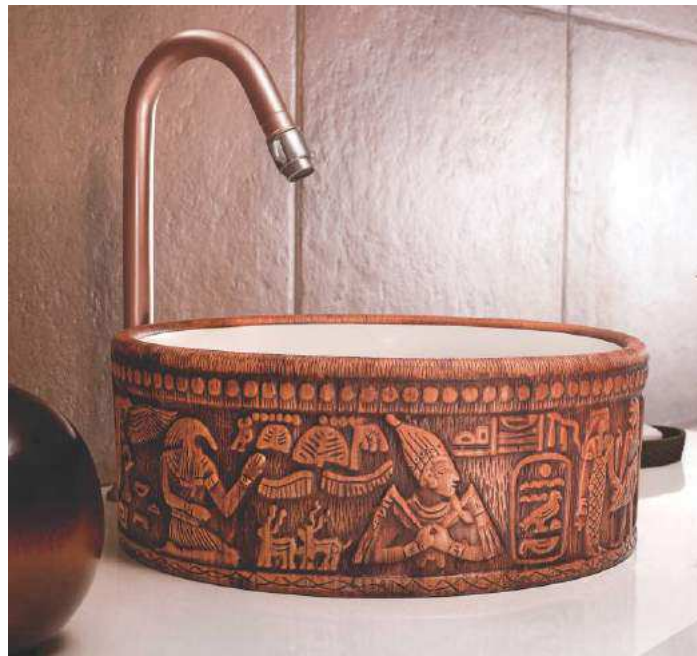

SHALLOW - 174
Hand Crafted Basin
L410 W350 H180mm

SPRING - 8001 B
Hand Crafted Basin
L500 W500 H220mm

STATSON - 553
Hand Crafted Basin
L695 W370 H145mm

STATSON - 552
Hand Crafted Basin
L695 W370 H145mm

SEG - 702
Hand Crafted Basin
L410 W410 H155mm

SAFE - 302
Hand Crafted Basin
L390 W390 H150mm

SAFE - 141
Hand Crafted Basin
L390 W390 H150mm

SAFE - 306
Hand Crafted Basin
L390 W390 H150mm

SAFE - 304
Hand Crafted Basin
L390 W390 H150mm

SAFE - 305
Hand Crafted Basin
L390 W390 H150mm