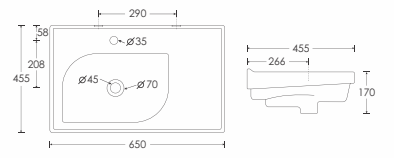

LEFT MINI SCENERY
Wall Mounted Basin - 10106L
L650 W455 H170mm