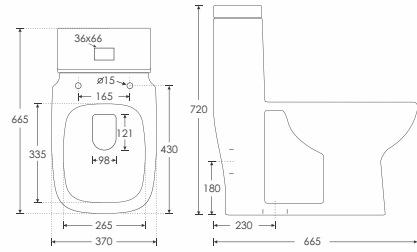

SANITY

Wallvit Pan WC 'P' Trap - 20008
Soft Close Seat Cover - Sanity - 21008S
L550 W370 H390mm

CORINA

Basin - 10088
Sophia Full Pedestal - 11077
L775 W470 H850mm

SANITY

CORINA

NETTUNO
 One Piece EWC - 42012BS/P
 Soft Close Seat Cover - 21011S
 Dual Flush - 45010
 L665 W370 H720mm
 Wash Down Flushing,
 'S' Trap 230mm, 'P' Trap 180mm