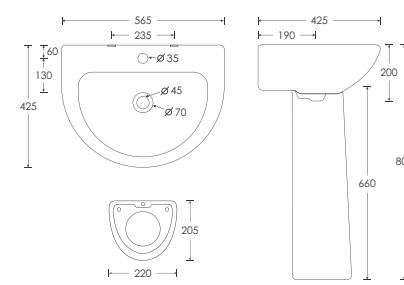

SOPHIA
 Basin - 10077
 Sophia Full Pedestal - 11077
 L560 W420 H860mm

STEPHY
 Basin - 10092
 Stephy Full Pedestal - 11092
 L580 W425 H865mm

VELLIS
 Basin - 10072
 Selvo Full Pedestal (ISI) - 11080
 L565 W425 H805mm