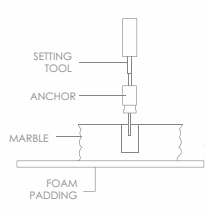

FOR MARBLE COUNTER TOPS

1. Position the counter top upside down on foam padding to protect the surface. Mark and drill 3/16" holes 5/8" deep at the locations shown on the template.
2. Use a setting tool and haer to secure the anchors.