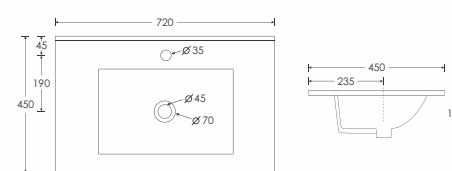

SEBILLE

Top Counter Basin - 10070
L720 W450 H160mm