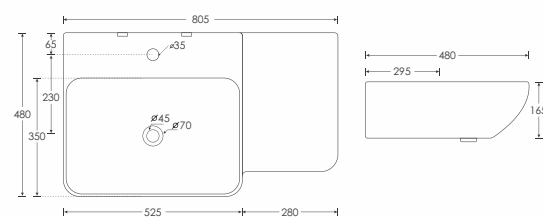

LARICE

CRONA

LARICE
Table Top Basin - 10117
L750 W420 H170mm

SIMPOLO's Rimless WC pan feature a channel free design that eliminates germ reproduction and provides superior hygiene.

RIMLESS BOWL
Easy to clean surface without a channel. No rim or hole where dirt or harmful organisms could collect. The bowl shape has been designed for efficient flushing with Precise Water Distribution.