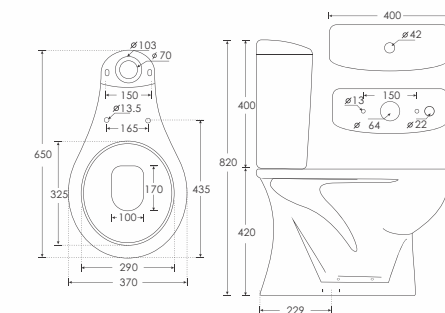

SOLUS

CUPIDO

CUPIDO
Concealed Two Piece EWC - 30009
Normal Seat Cover - Cupido - 34009
Soft Close Seat Cover - Artik - 34005S
Ceramic Cistern - 31009
Dual Flush - Cupido - 35009
L650 W400 H820mm
'S' Trap 229mm

CUPIDO
WC - 30011
Normal Seat Cover - Cupido - 34009
Soft Close Seat Cover - Artik - 34005S
Ceramic Cistern - Cupido - 31009
Dual Flush Fitting - Cupido - 35009
L645 W360 H775mm

SOLUS
Table Top Basin - 12060
L400 W400 H140mm