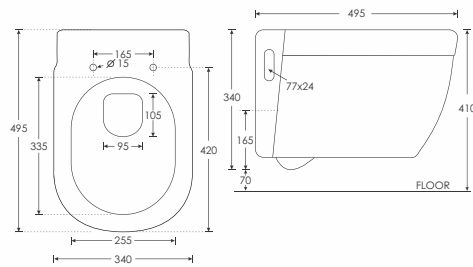

SVIDA
Rimless Wallvit Pan WC 'P' Trap - 20005
Soft Close Seat Cover - Svida - 210055
L495 W340 H340mm

SVIDA
Wall Mounted Basin - 10024
Svida SS Accessories - 88024
L510 W385 H130mm