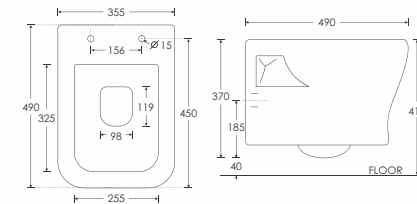

NEVIO
Wallvit Pan WC 'P' Trap - 22014
Soft Close Seat Cover - Nevio - 23014S
L490 W355 H370mm