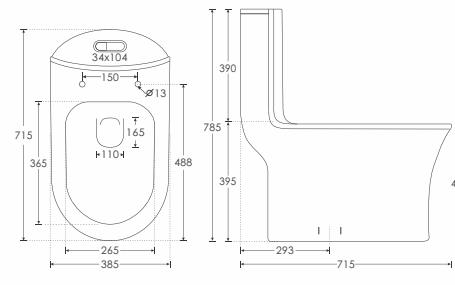

SIMAG

VITA

SIMAG
One Piece EWC - 42026AS/BS
Soft Close Seat Cover - 43026S
Dual Flush - 45026
L715 W385 H785mm
Siphonic Flushing, 'S' Trap 300/220mm