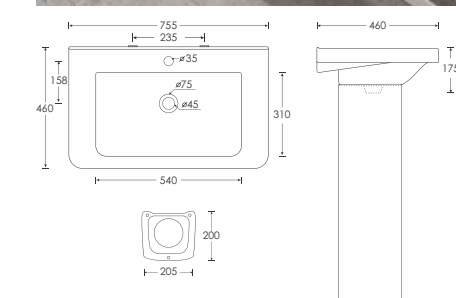

ALVONA
Basin - 10126
Vita Full Pedestal - 11085
L755 W460 H875mm