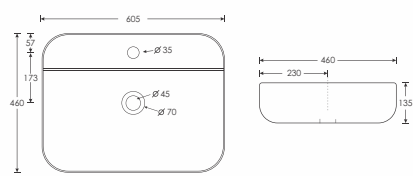

STANZA
Wallvit Pan WC 'P' Trap - 20004
Soft Close Seat Cover - Stanza - 210045
L560 W375 H360mm

ARIKA
Table Top / Wall Mounted Basin - 12012
L560 W395 H130mm

LEONE KEVON

LEONE
Table Top Basin - 10123
L605 W460 H135mm