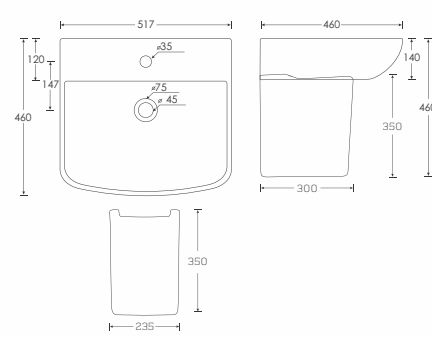

ELAN
Basin - 10110
Sift Half Pedestal - 11005
L517 W460 H460mm