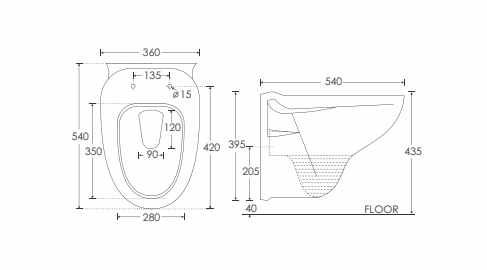

SPICE

Wallvit Pan WC 'P' Trap - 20015
Normal Seat Cover - Spice - 21015
Soft Close Seat Cover - Spice - 21015S
L540 W360 H395mm