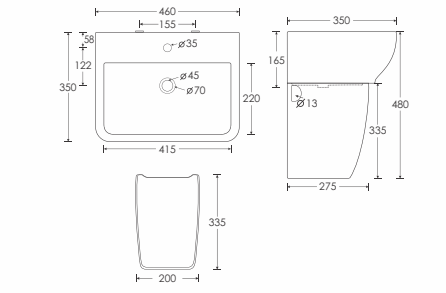

SEÑOR
Basin - 10128
Sleet Half Pedestal - 11002
L460 W350 H480mm