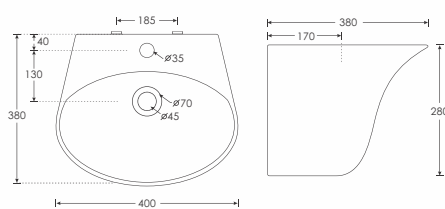

NEO
Wall Mounted Basin - 12030
With Integrated Half Pedestal
L400 W380 H280mm

SHUNT
Wall Mounted Basin - 10114
L462 W311 H130mm