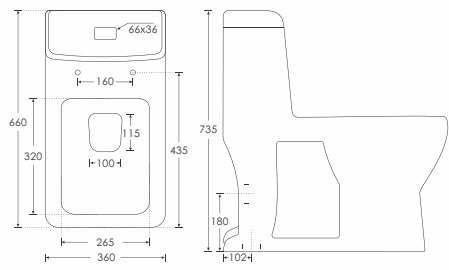

TAXOS

BAGNO

TAXOS

One Piece EWC - 42015CS/BS/P
Soft Close Seat Cover - 43015S
Dual Flush - 45010
L660 W360 H735mm
Wash Down Flushing,
'S' Trap 102/229mm, 'P' Trap 180mm