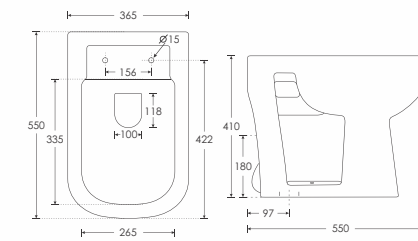

NETTUNO

SPARROW

NETTUNO
EWC Concealed - 60002
Soft Close Seat Cover - Nettuno - 21011S
L550 W365 H410mm
'S' Trap - 97mm, 'P' Trap - 175mm