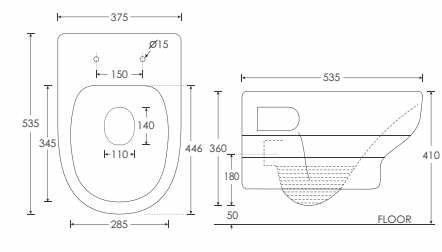

APOLLO

SAFCOIN

APOLLO
Wallfit Pan WC 'P' Trap - 22009
Soft Close Seat Cover - Apollo - 23009S
L535 W375 H360mm