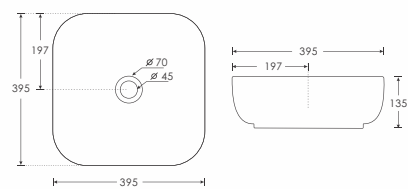

STILO

DEMON

STILO
Table Top Basin - 12036
L395 W395 H135mm