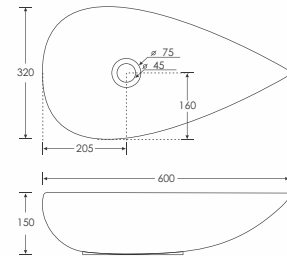

SMALTO

DIVO

SMALTO
EWC Concealed - 30010
Soft Seat Cover - Smalto - 34010S
Ceramic Cistern - 31010
Dual Flush - Cupido - 35009
L665 W360 H786mm
'S' Trap 230mm

DIVO
Table Top Basin - 10122
L600 W320 H150mm