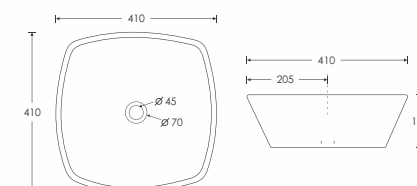

ARTIK - 752
Hand Crafted Basin
L630 W420 H155mm

ARTIK - 751
Hand Crafted Basin
L630 W420 H155mm

SLOG - 570
Hand Crafted Basin
L410 W410 H120mm

SUNSILK - 682
Hand Crafted Basin
L398 W398 H127mm

SCOOP - 721
Hand Crafted Basin
L410 W410 H135mm