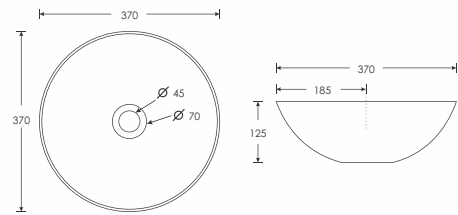

SENTINEL - 178
Hand Crafted Basin
L515 W320 H125mm