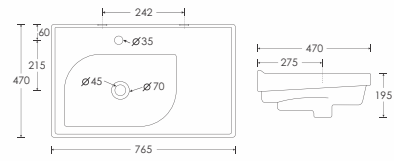

LEFT SCENERY
Wall Mounted Basin - 10104L
L765 W470 H195mm