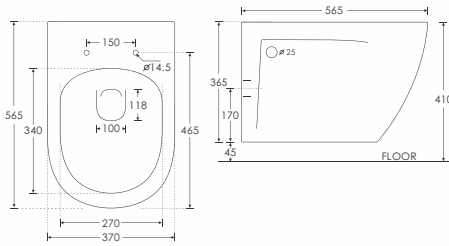

ENTASI

SIMPOLO's Rimless WC pan feature a channel free design that eliminates germ reproduction and provides superior hygiene.

RIMLESS BOWL
Easy to clean surface without a channel. No rim or hole where dirt or harmful organisms could collect. The bowl shape has been designed for efficient flushing with Precise Water Distribution.

ENTASI
Rimless Wallvit Pan WC 'P' Trap - 22023
UF Soft Close Seat Cover - Entasi - 23023SU
L565 W370 H365mm