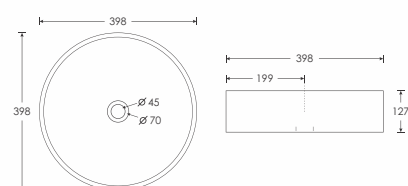

SCOOP - 721
Hand Crafted Basin
L410 W410 H135mm