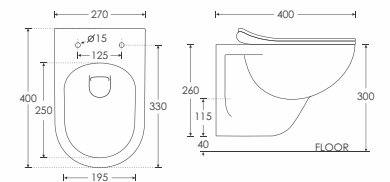

BABY

BABY
Wallvit Pan WC 'P' Trap - 20019
Soft Close Seat Cover - Baby - 21019S
L400 W270 H260mm

ST
TIME IN INDIA
BABY
WALLHUNG
WC (for children)