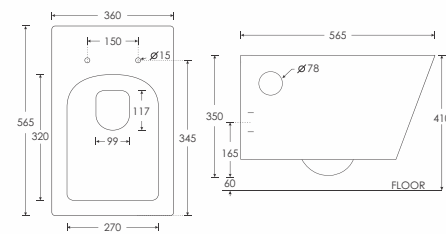

DELTA
Wallfit Pan WC 'P' Trap - 22006
Soft Close Seat Cover - Delta - 23006S
L565 W360 H350mm