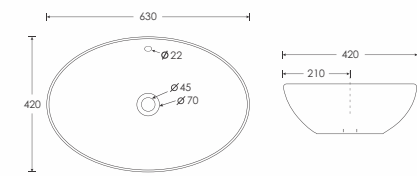

ARTIK - 752
Hand Crafted Basin
L630 W420 H155mm

ARTIK - 751
Hand Crafted Basin
L630 W420 H155mm

SLOG - 570
Hand Crafted Basin
L410 W410 H120mm

SUNSILK - 682
Hand Crafted Basin
L398 W398 H127mm

SCOOP - 721
Hand Crafted Basin
L410 W410 H135mm