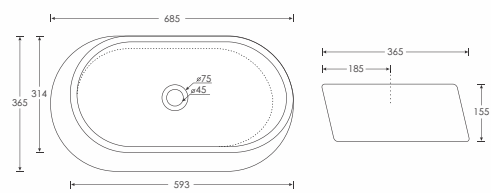

PLUVIA
Table Top Basin - 10113
L685 W365 H155mm