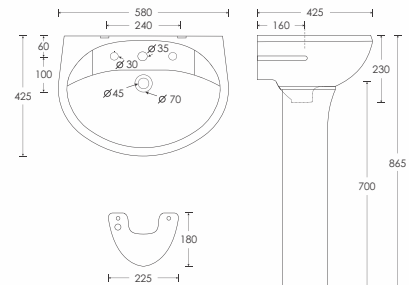

REFIN
Basin - 10112
Stephy Full Pedestal - 11092
L510 W410 H855mm

SAMITE
 Basin - 10089
 Stephy Full Pedestal - 11092
 L515 W420 H850mm

RETRO
 Basin - 10075
 Sophia Full Pedestal - 11077
 L625 W480 H860mm

SOPHIA
 Basin - 10077
 Sophia Full Pedestal - 11077
 L560 W420 H860mm

STEPHY
 Basin - 10092
 Stephy Full Pedestal - 11092
 L580 W425 H865mm

VELLIS
 Basin - 10072
 Selvo Full Pedestal (ISI) - 11080
 L565 W425 H805mm