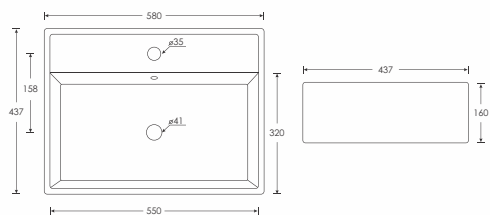

SKYLINE
Table Top Basin - 12052
L505 W405 H110mm