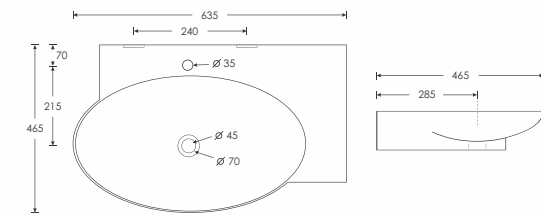

RIGHT NICK
Wall Mounted Basin - 10040R
L635 W465 H135mm