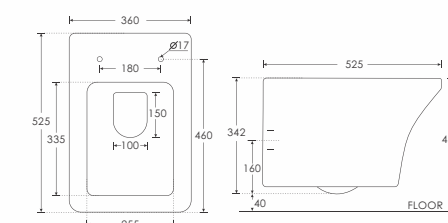

SPENTA

Wallvit Pan WC 'P' Trap - 22018
Soft Close Seat Cover - Spenta - 23018S
L525 W360 H342mm