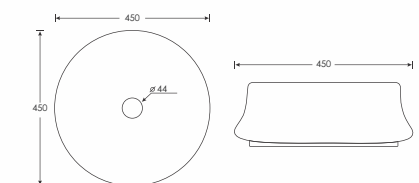

SPARTAN DARK GREY
Matt Finish Basin (Avl. in 11 Color)
L450 W450 H140mm
Brass Waste Coupling - 88005

Dark Grey