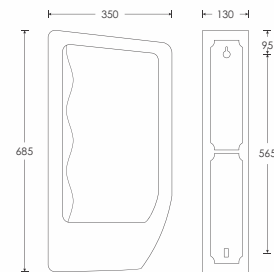

SLAT
Divisional Plate - 50005
L350 W130 H685mm