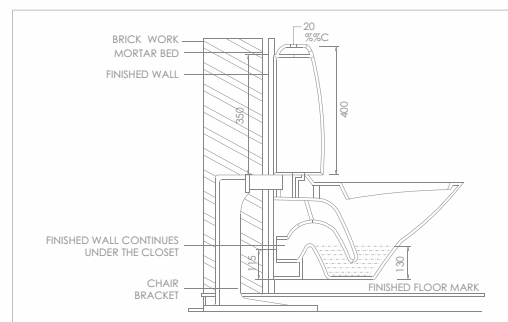

Instructions

WALL HUNG BASIN

Fixing : the rag should be first grouted into the wall using cement / concrete, (as shown) as per the distance between slots provided in the wash basin. The bolts should be fixed perpendicular to the wall. Allow cement / concrete to set. Check if the Rag bolts are firmly fixed. Fix the Wash Basin in the bolts using Nuts & Washer.

CONCEALED WALL HUNG

1. If the wall is going to be plastered for a thickness of 12mm and a tile thickness of 6-7mm, the projection of the bolts from the finished wall should be 66mm only.
2. If the thickness of plastering and tile is less than the dimensions mentioned above, the bolt that are supplied along with the bracket should be moved into the wall by using a suitable spacer washer between the bolt head and the bracket frame.
3. The bracket should be buried into the floor so that the height from the center line of the bolt to the surface to the finished floor is 320mm.

WALL MOUNTED COUPLE CLOSET

COUNTER WASH BASIN

(A) Before You Begin

1. Due to typical nature of the installation, under counter basin should be installed by trained and experienced installers.
2. Inspect the waste and supply tubing if necessary.
3. Install the basin in such a way, that it's removal in future can be done freely and without damage.
4. Prior to installation unpack the new basin and inspect it for damage. Keep the product to its protective carton until it is ready to be installed.
5. Observe all local plumbing and building codes.

(B) Tools and Materials

1. Sealant, Pencil, Measure Tape, Sharp knife or scissors, Keyhole or saber saw, Drill (1/2 dia, drill bit or larger) glasses, Haer, Rage or paper toweling.
2. NOTE: You may require different, more specialized tools to install this basin on counter top materials other than wood or wood components.

(C) Install the Basin

1. Check the desired lavatory location for clearance between the back splash, faucet, fixture and cabinet.
  2. Cut out the template.
  3. Carefully position and trace the template on the counter top as directed on the templates.
  4. Mark the faucet hole centerline on the counter top.
  5. Drill a 1/2" pilot hole on the inside of the cut line.
  6. Cut out the counter top opening with a saber or keyhole saw.
2. NOTE: Install the basin in such a way that it's removal in future can be done freely and without damage.

FOR WOOD COUNTER TOPS

1. Mark and per-drill the wood screw holes at the locations shown on the template.
2. Waterproof any exposed areas of wood.

FOR MARBLE COUNTER TOPS

1. Position the counter top upside down on foam padding to protect the surface. Mark and drill 3/16" holes 5/8" deep at the locations shown on the template.
2. Use a setting tool and haer to secure the anchors.

FOR ALL INSTALLATIONS

1. If the counter top has not been installed, install it as stated below.
2. Drill the faucet holes according to the faucet installation instruction.
3. Install the faucet to the counter top according to the manufacture's instruction.
4. Install the drain to the lavatory according to the manufacture's instruction.

Tips for Maintenance

The sanitarywares from SIMPOLO have a smooth, impermeable and practically scratch-resistant surface, which is resistant to most of the acids and alkalis mainly encountered in the home. For daily care, you will usually only need water and damp cloth. Tidemarks, grease and soap residues can be removed quickly and easily with a vinegar-based or bathroom cleaner. Like any other part of your house, the bathroom can be made to look great and made to last if it is taken care of regularly. Here are some simple tips that can help you keep your bathroom glittering and fresh everyday.

WASH BASINS