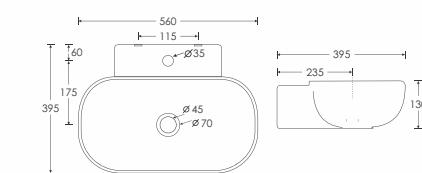

ARIKA
Table Top / Wall Mounted Basin - 12012
L560 W395 H130mm