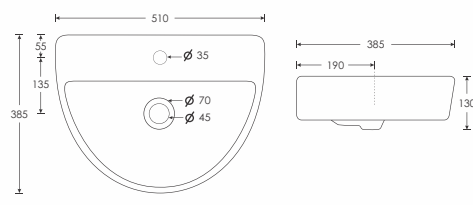

SVIDA
Rimless Wallvit Pan WC 'P' Trap - 20005
Soft Close Seat Cover - Svida - 210055
L495 W340 H340mm

SVIDA
Wall Mounted Basin - 10024
Svida SS Accessories - 88024
L510 W385 H130mm

SVIDA

SIMPOLO's Rimless WC pan feature a channel free design that eliminates germ reproduction and provides superior hygiene.

RIMLESS BOWL
Easy to clean surface without a channel. No rim or hole where dirt or harmful organisms could collect. The bowl shape has been designed for efficient flushing with Precise Water Distribution.