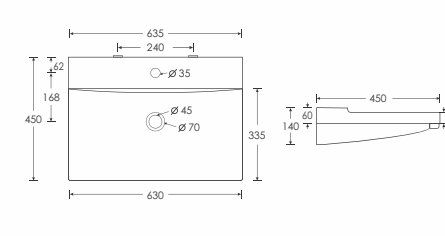

FUSTO

SINTESI

SINTESI
Wall Mounted Basin - 10132
L635 W450 H140mm

SIFT

GESTO