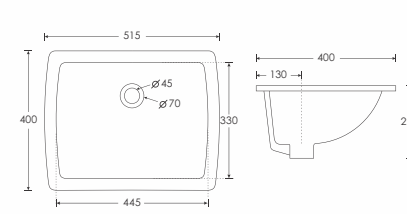

MATRIX
Under Counter Basin - 12022
L470 W350 H200mm