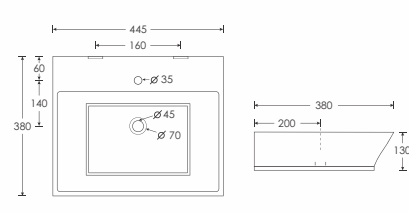

SHIPRA
Wall Mounted Basin (ISI) - 10049
L450 W300 H200mm

SHALLY
Wall Mounted Basin - 10048
L370 W260 H180mm

SIMON
Wall Mounted Basin - 10038
L445 W440 H125mm

MINI SIMON
Wall Mounted Basin - 10041
L445 W380 H130mm