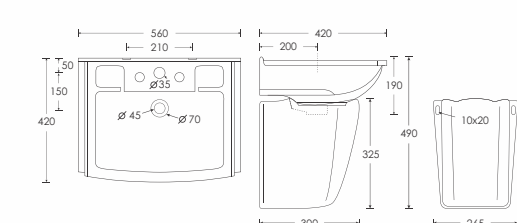

CRYSTAL
Basin - 10074
Compaq Half Pedestal - 11001
L560 W410 H485mm

NERO
Basin - 10073
Sleet Half Pedestal - 11002
L465 W362 H435mm

RETRO
Basin - 10075
Sophia Half Pedestal - 11003
L625 W480 H465mm

SOPHIA
Basin - 10077
Sophia Half Pedestal - 11003
L560 W420 H490mm