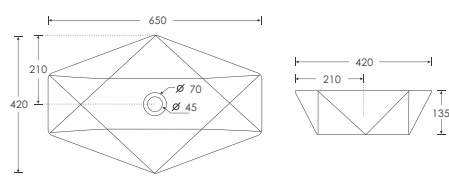

PLUTO

DELTA

PLUTO
Table Top Basin - 12031
L650 W420 H135mm