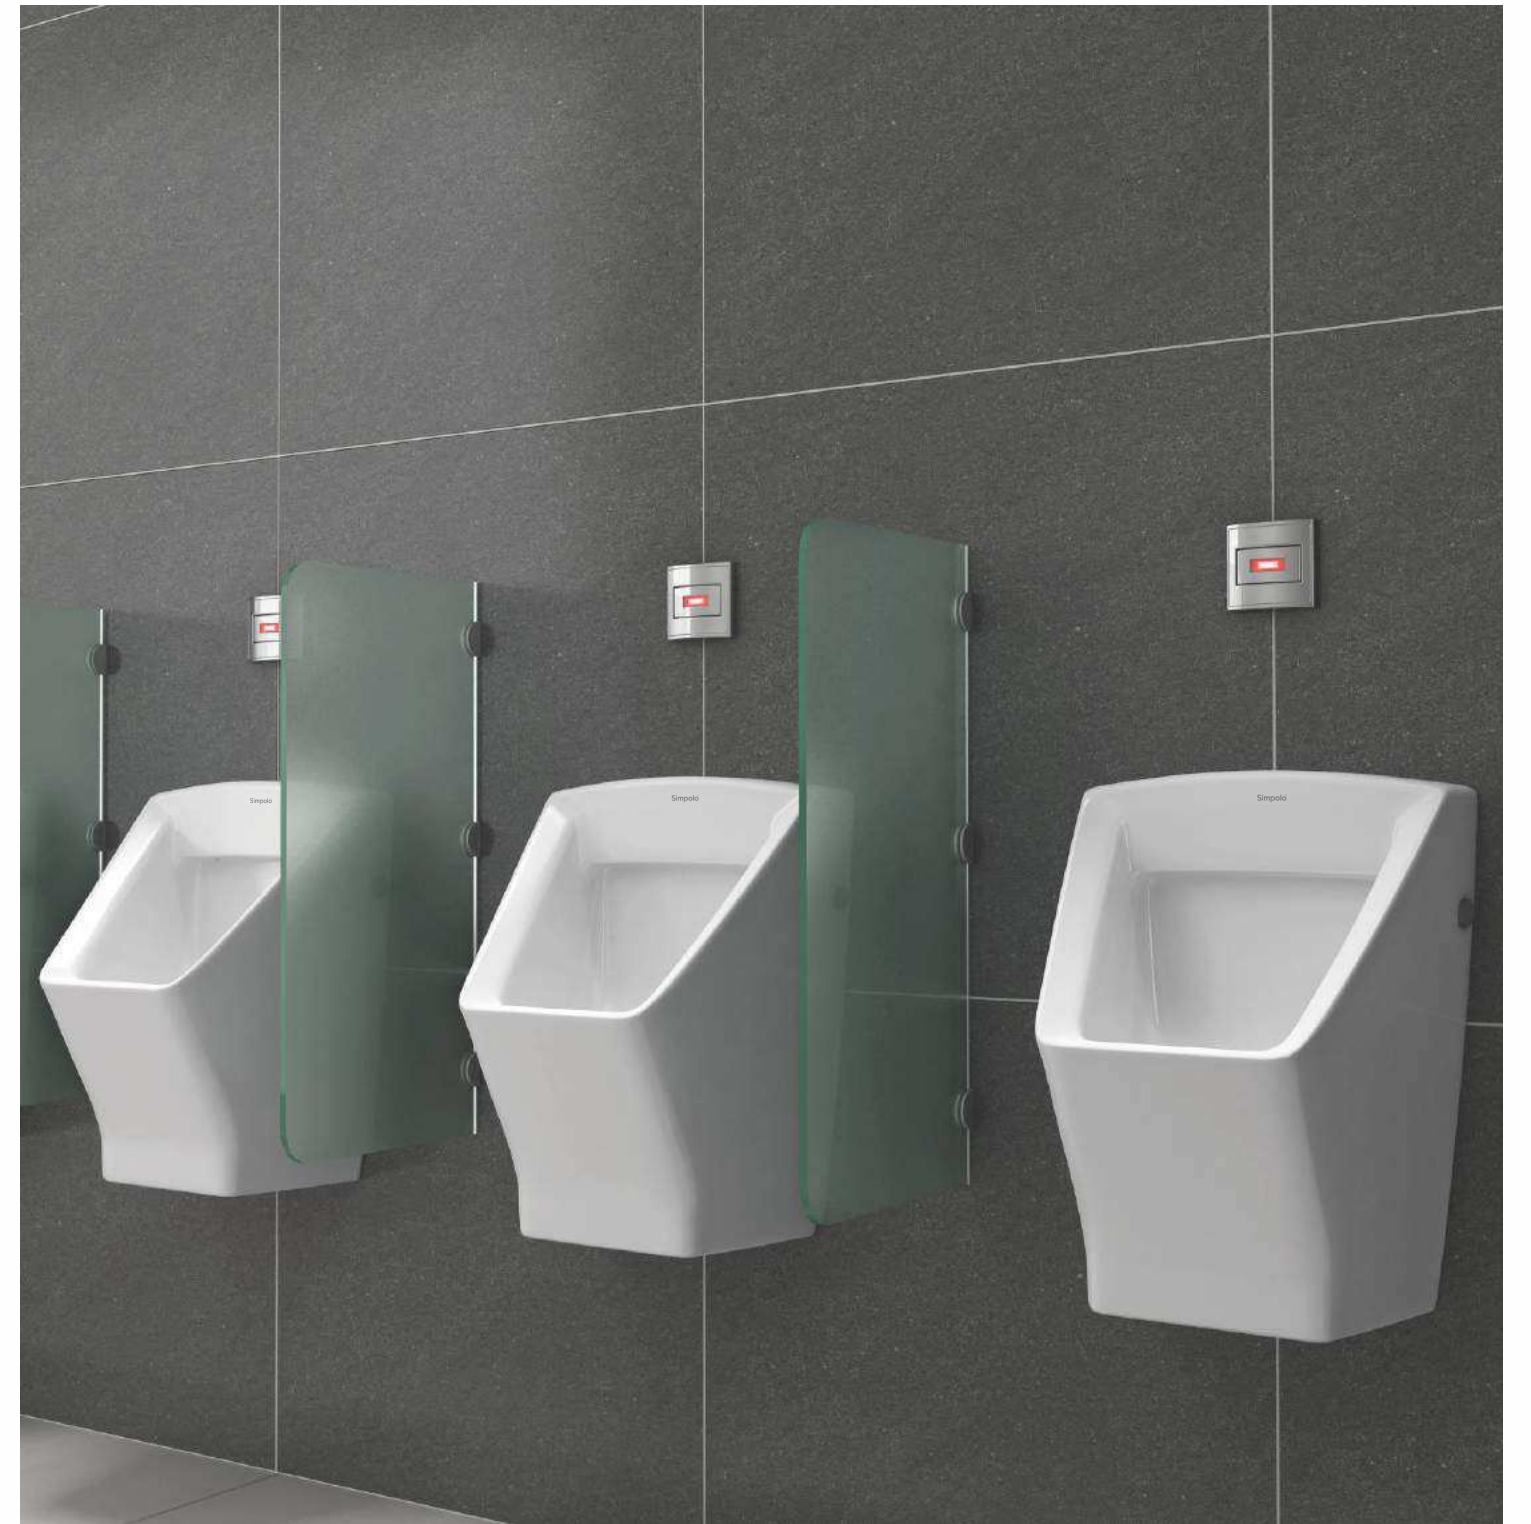

P Trap

FLUID
Urinal - 50006
L320 W405 H560mm