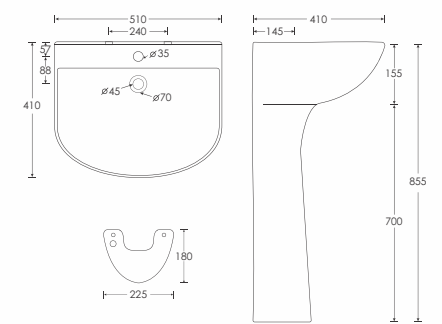

RETRO
Basin - 10075
Sophia Full Pedestal - 11077
L625 W480 H860mm

REFIN
Basin - 10112
Stephy Full Pedestal - 11092
L510 W410 H855mm