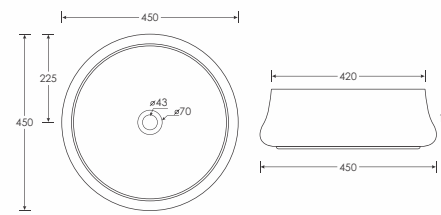

CANOVA
Table Top Basin - 12041
L605 W347 H110mm

SPARTAN

CUBE

SPARTAN
Table Top Basin - 10125
L450 W450 H140mm

CUBE
Wallvit Pan WC 'P' Trap - 22003
UF Soft Close Seat Cover - Cube - 23003SU
L485 W375 H375mm