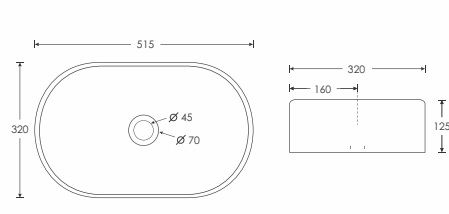

SPELL - C
Table Top Basin - 10003
L705 W465 H135mm

NETTUNO
Top Counter Basin - 10069
L610 W510 H230mm

PLANET
Top Counter Basin - 10068
L600 W475 H210mm

SCONCE
Table Top Basin - 10008
L450 W300 H130mm

SENTINAL
Table Top Basin - 10010
L515 W320 H125mm