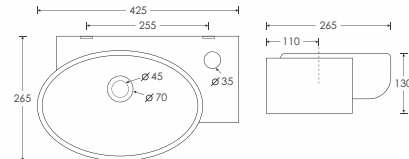

SPICK
Wall Mounted Basin - 10036
L425 W265 H130mm