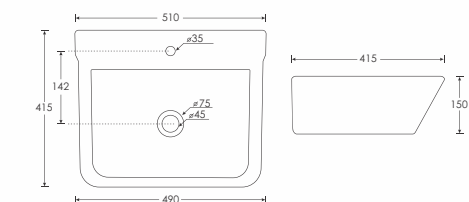

FLAPS
Wall Mounted Basin - 10120
L510 W415 H150mm