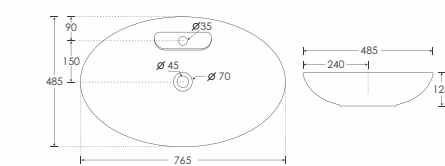

SPELL - B
Table Top Basin - 10002
L765 W485 H125mm

SVIDA
 Rimless Wallvit Pan WC 'P' Trap - 20005
 Soft Close Seat Cover - Svida - 210055
 L495 W340 H340mm

SVIDA
 Wall Mounted Basin - 10024
 Svida SS Accessories - 88024
 L510 W385 H130mm