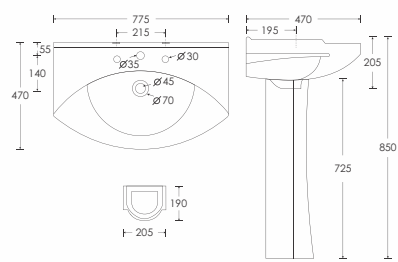

CORINA

Basin - 10088
Sophia Full Pedestal - 11077
L775 W470 H850mm