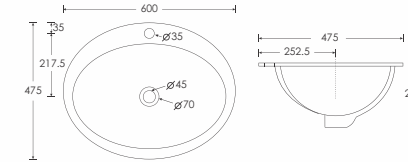

SCONCE
Table Top Basin - 10008
L450 W300 H130mm