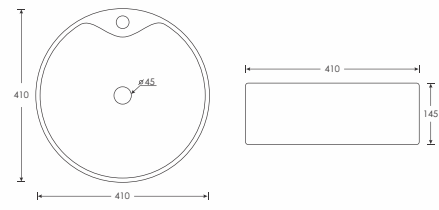

PLUVIA
Table Top Basin - 10113
L685 W365 H155mm

SEACOR
Table Top Basin - 12047
L500 W370 H130mm

SLAPTON
Table Top Basin - 12054
L410 W410 H145mm

SCANA
Semi Recessed Basin - 12050
L480 W375 H130mm

ANCONA
Semi Recessed Basin - 12049
L485 W375 H130mm