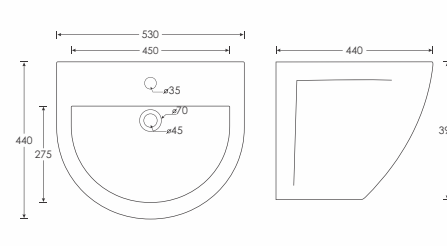

ENTASI
Wall Mounted Basin - 12066
With Integrated Half Pedestal
L530 W440 H395mm