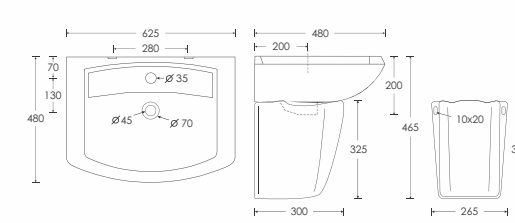

RETRO
Basin - 10075
Sophia Half Pedestal - 11003
L625 W480 H465mm