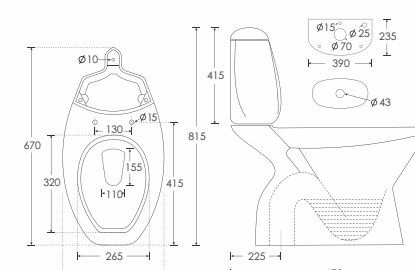

SPICE

EWC Concealed - 30004
Normal Seat Cover - 21015
Soft Close Seat Cover - 21015S
Ceramic Cistern - 31003
Dual Flush Fitting - Spice FM - 35003
L670 W385 H815mm
'S' Trap - 225mm