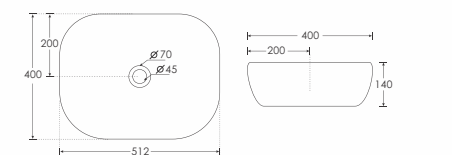

LAMPO
Table Top Basin - 12038
L512 W400 H140mm