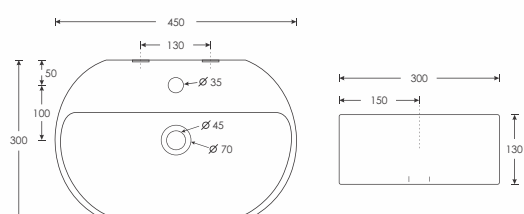

SPELL - C
Table Top Basin - 10003
L705 W465 H135mm

NETTUNO
Top Counter Basin - 10069
L610 W510 H230mm

PLANET
Top Counter Basin - 10068
L600 W475 H210mm

SCONCE
Table Top Basin - 10008
L450 W300 H130mm

SENTINAL
Table Top Basin - 10010
L515 W320 H125mm