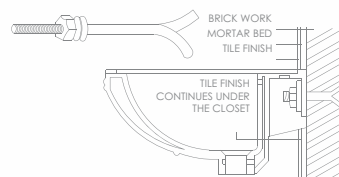

Instructions

WALL HUNG BASIN

Fixing : the rag should be first grouted into the wall using cement / concrete, (as shown) as per the distance between slots provided in the wash basin. The bolts should be fixed perpendicular to the wall. Allow cement / concrete to set. Check if the Rag bolts are firmly fixed. Fix the Wash Basin in the bolts using Nuts & Washer.