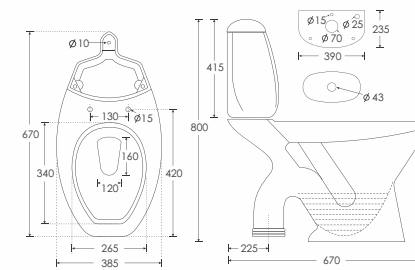

SPICE

EWC - 30003S / 30003P
Normal Seat Cover - Spice - 21015
Soft Close Seat Cover - Spice - 21015S
Ceramic Cistern - 31003
Dual Flush Fitting - Spice FM - 35003
L670 W385 H800mm
'S' Trap - 110mm & 'P' Trap