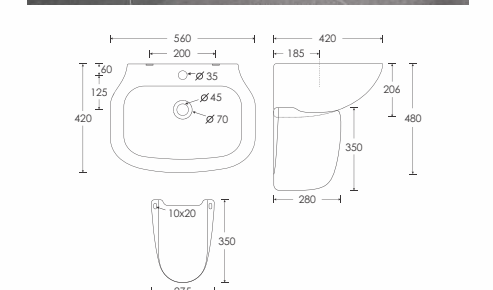

ALFA
Basin - 10081
Compaq Half Pedestal - 11001
L560 W420 H480mm