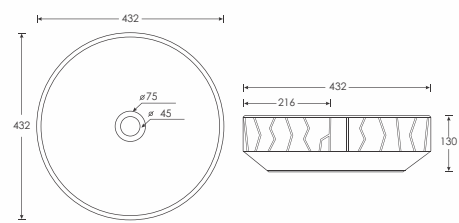

MASTER COLLECTION

hand
crafted
basins

SPOOF - 432
Hand Crafted Basin
L432 W432 H130mm

SPOOF - 433
Hand Crafted Basin
L432 W432 H130mm

SPOOF - 431
Hand Crafted Basin
L432 W432 H130mm

Black

Summer Navy Blue

Cool Brown