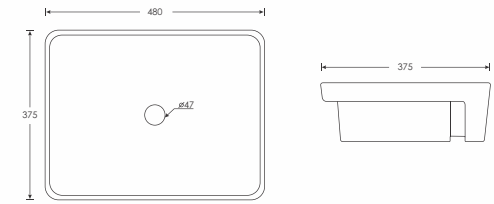

PLUVIA
Table Top Basin - 10113
L685 W365 H155mm

SEACOR
Table Top Basin - 12047
L500 W370 H130mm

SLAPTON
Table Top Basin - 12054
L410 W410 H145mm

SCANA
Semi Recessed Basin - 12050
L480 W375 H130mm

ANCONA
Semi Recessed Basin - 12049
L485 W375 H130mm