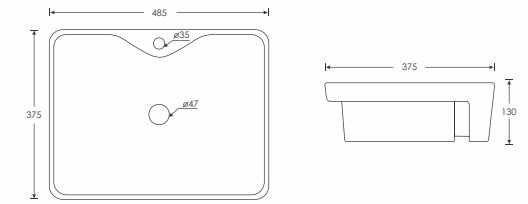

PLUVIA
Table Top Basin - 10113
L685 W365 H155mm

SEACOR
Table Top Basin - 12047
L500 W370 H130mm

SLAPTON
Table Top Basin - 12054
L410 W410 H145mm

SCANA
Semi Recessed Basin - 12050
L480 W375 H130mm

ANCONA
Semi Recessed Basin - 12049
L485 W375 H130mm