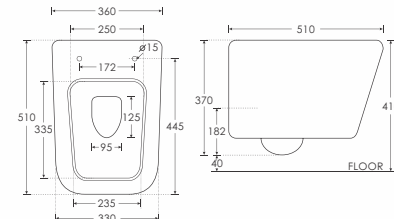

SPARTAN

CUBE

STILO

DEMON

DEMON
Wallvit Pan WC 'P' Trap - 22001
UF Soft Close Seat Cover - Demon - 23001SU
L510 W360 H370mm