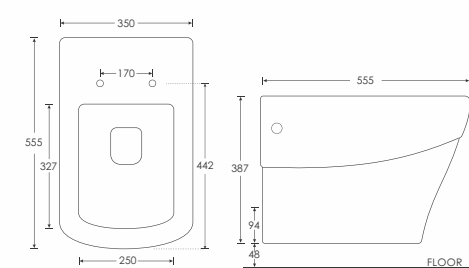

LARICE

CRONA

LARICE
Table Top Basin - 10117
L750 W420 H170mm

SIMPOLO's Rimless WC pan feature a channel free design that eliminates germ reproduction and provides superior hygiene.

RIMLESS BOWL
Easy to clean surface without a channel. No rim or hole where dirt or harmful organisms could collect. The bowl shape has been designed for efficient flushing with Precise Water Distribution.