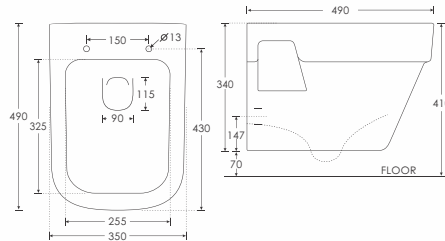

LEONE KEVON

KEVON / KEVON JET
Wallvit Pan WC 'P' Trap - 22020/22020J
Soft Close Seat Cover - Kevon - 23020S
L490 W350 H340mm

DEMIS

NOVA