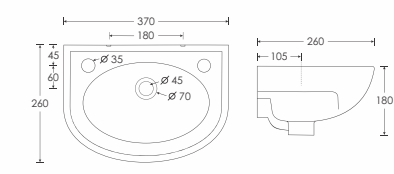

SHIPRA
Wall Mounted Basin (ISI) - 10049
L450 W300 H200mm

SHALLY
Wall Mounted Basin - 10048
L370 W260 H180mm

SIMON
Wall Mounted Basin - 10038
L445 W440 H125mm

MINI SIMON
Wall Mounted Basin - 10041
L445 W380 H130mm