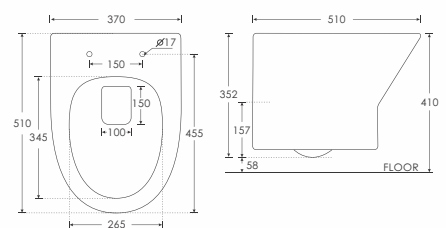

LETINA
Rimless Wallvit Pan WC 'P' Trap - 22017 UF
Soft Close Seat Cover - Cube - 23003S
UF Soft Close Seat Cover - Cube - 23003SU
L510 W370 H352mm

SPINNER

LETINA