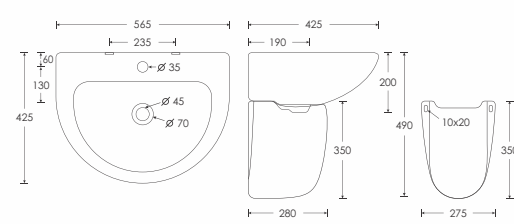

VELLIS
Basin - 10072
Compaq Half Pedestal - 11001
L565 W425 H490mm