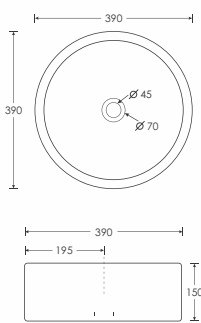

SUN - 403
Hand Crafted Basin
L390 W390 H150mm