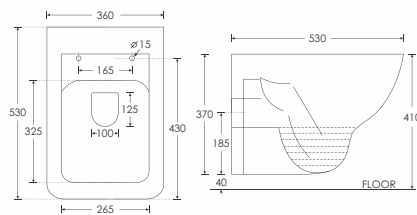

NETTUNO 21"
Wallvit Pan WC 'P' Trap - 20011
Soft Close Seat Cover - Nettuno -21011S
L530 W360 H370mm