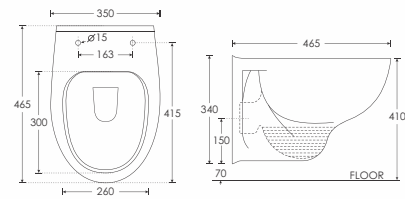

SNAZZY

SCOOTY

MINI SNAZZY 19"
Wallvit Pan WC 'P' Trap - 20014
Normal Seat Cover - Snazzy - 21014
Soft Close Seat Cover - 21014S
L465 W350 H340mm