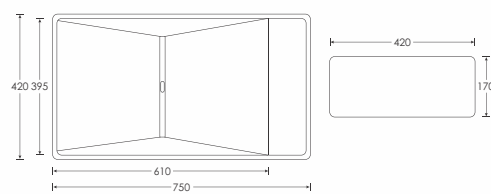

LARICE

CRONA

LARICE
Table Top Basin - 10117
L750 W420 H170mm

SIMPOLO's Rimless WC pan feature a channel free design that eliminates germ reproduction and provides superior hygiene.

RIMLESS BOWL
Easy to clean surface without a channel. No rim or hole where dirt or harmful organisms could collect. The bowl shape has been designed for efficient flushing with Precise Water Distribution.