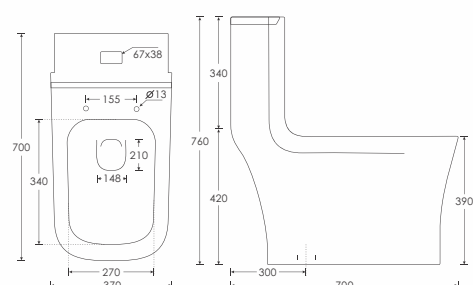

SEDET

Table Top Basin - 10103
 L595 W375 H115mm

NIHON

SEBILLE

NIHON

One Piece EWC - 42024AS/BS
 Soft Close Seat Cover - 43024S
 Dual Flush - 45024
 L700 W370 H760mm
 Siphonic Flushing, 'S' Trap 300/220mm

SEBILLE