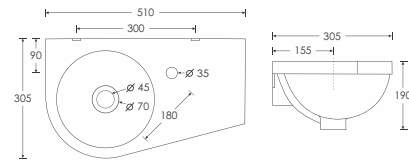

SOAR
Wall Mounted Basin - 10042
L450 W350 H130mm

SMILE
Wall Mounted Basin - 10051
L410 W300 H215mm

SPARKLE
Wall Mounted Basin - 10046
L470 W350 H215mm

SAPPER
Wall Mounted Basin - 10044
L510 W305 H190mm

SCHEMATIC
Wall Mounted Basin - 10022
With S. S. Towel Rel
L375 W375 H150mm