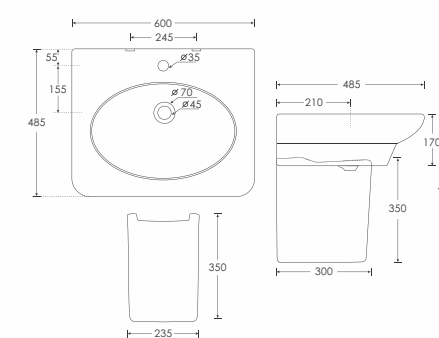

SCEPTAL
Basin - 10095
Sift Half Pedestal - 11005
L600 W485 H470mm

NERO
Basin - 10073
Sleet Half Pedestal - 11002
L465 W362 H435mm