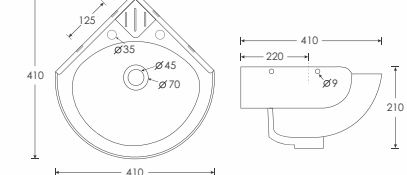

SINORITA
Wall Mounted Corner Basin - 10050
L410 W410 H210mm