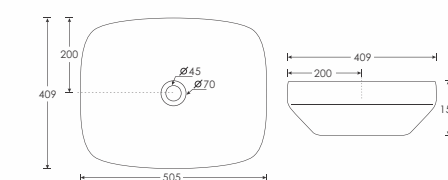

SIMPOLO's Rimless WC pan feature a channel free design that eliminates germ reproduction and provides superior hygiene.

RIMLESS BOWL
Easy to clean surface without a channel. No rim or hole where dirt or harmful organisms could collect. The bowl shape has been designed for efficient flushing with Precise Water Distribution.

PIANO
Table Top Basin - 10130
L505 W409 H150mm