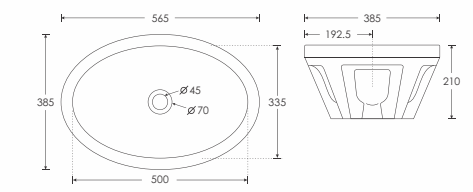

ALIZE
Under Counter Basin - 10058
L615 W415 H170mm