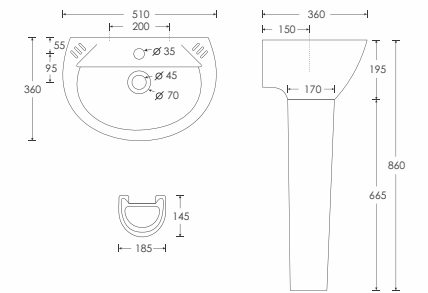

SCOOTY
Basin - 10079
Scooty Full Pedestal - 11079
L510 W360 H860mm