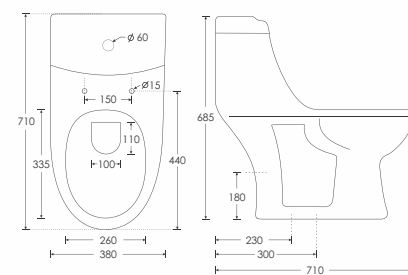

FUSTO

SINTESI

SIFT

GESTO

GESTO
One Piece EWC - 42013BS/P
Soft Close Seat Cover - 23009S
Dual Flush - 45013
L710 W380 H685mm
Wash Down Flushing,
'S' Trap 230mm, 'P' Trap 180mm