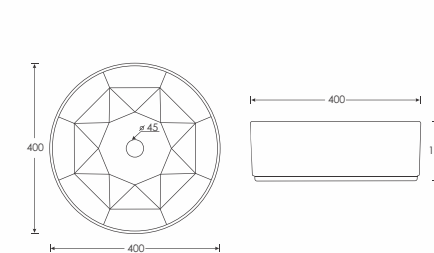

SOLUS

CUPIDO

CUPIDO
Concealed Two Piece EWC - 30009
Normal Seat Cover - Cupido - 34009
Soft Close Seat Cover - Artik - 34005S
Ceramic Cistern - 31009
Dual Flush - Cupido - 35009
L650 W400 H820mm
'S' Trap 229mm

CUPIDO
WC - 30011
Normal Seat Cover - Cupido - 34009
Soft Close Seat Cover - Artik - 34005S
Ceramic Cistern - Cupido - 31009
Dual Flush Fitting - Cupido - 35009
L645 W360 H775mm

SOLUS
Table Top Basin - 12060
L400 W400 H140mm