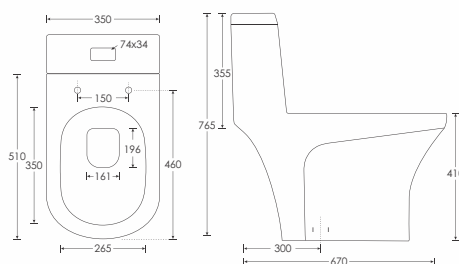

LARICE

CRONA

LARICE
Table Top Basin - 10117
L750 W420 H170mm

SIMPOLO's Rimless WC pan feature a channel free design that eliminates germ reproduction and provides superior hygiene.

RIMLESS BOWL
Easy to clean surface without a channel. No rim or hole where dirt or harmful organisms could collect. The bowl shape has been designed for efficient flushing with Precise Water Distribution.