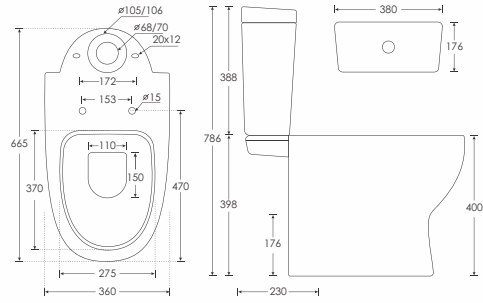

SMALTO

DIVO

SMALTO
EWC Concealed - 30010
Soft Seat Cover - Smalto - 34010S
Ceramic Cistern - 31010
Dual Flush - Cupido - 35009
L665 W360 H786mm
'S' Trap 230mm

DIVO
Table Top Basin - 10122
L600 W320 H150mm