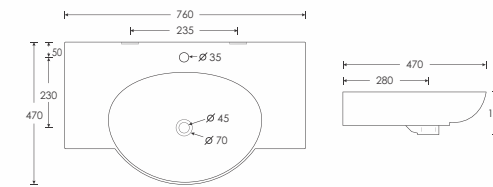

NICK
Wall Mounted Basin - 10035
L760 W470 H130mm