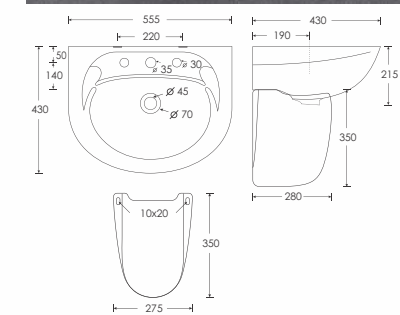

SPICE

Basin - 10078
Compaq Half Pedestal - 11001
L555 W430 H495mm