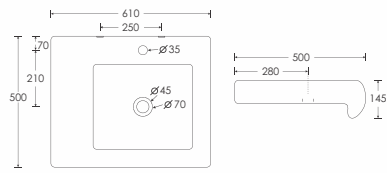

OUTLINE

OUTLINE
Wall Mounted Basin - 10021
L610 W500 H145mm