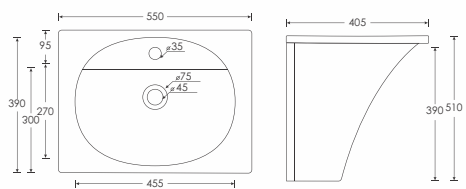

SHORTEN
Wall Mounted Basin - 10108
With Integrated Half Pedestal
L560 W470 H370mm