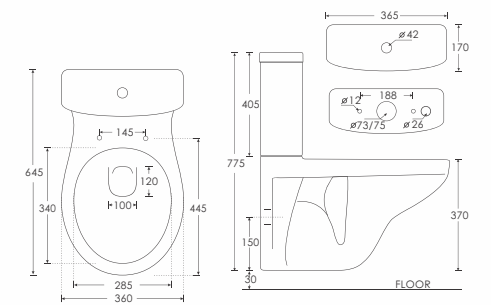

SOLUS

CUPIDO

CUPIDO
Concealed Two Piece EWC - 30009
Normal Seat Cover - Cupido - 34009
Soft Close Seat Cover - Artik - 34005S
Ceramic Cistern - 31009
Dual Flush - Cupido - 35009
L650 W400 H820mm
'S' Trap 229mm

CUPIDO
WC - 30011
Normal Seat Cover - Cupido - 34009
Soft Close Seat Cover - Artik - 34005S
Ceramic Cistern - Cupido - 31009
Dual Flush Fitting - Cupido - 35009
L645 W360 H775mm

SOLUS
Table Top Basin - 12060
L400 W400 H140mm