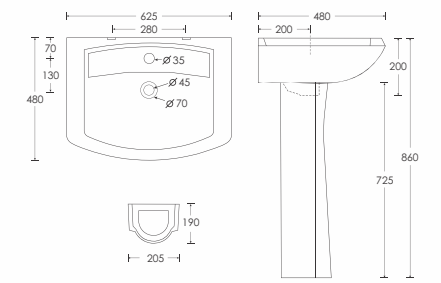

SOPHIA
 Basin - 10077
 Sophia Full Pedestal - 11077
 L560 W420 H860mm

STEPHY
 Basin - 10092
 Stephy Full Pedestal - 11092
 L580 W425 H865mm

VELLIS
 Basin - 10072
 Selvo Full Pedestal (ISI) - 11080
 L565 W425 H805mm