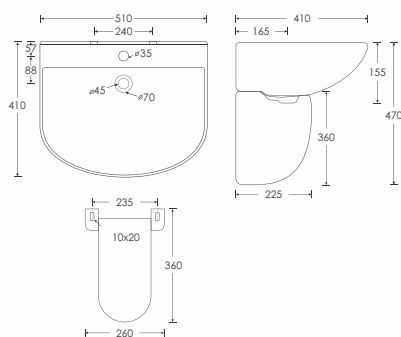

SOPHIA
 Basin - 10077
 Sophia Full Pedestal - 11077
 L560 W420 H860mm

STEPHY
 Basin - 10092
 Stephy Full Pedestal - 11092
 L580 W425 H865mm

VELLIS
 Basin - 10072
 Selvo Full Pedestal (ISI) - 11080
 L565 W425 H805mm

SLEET
Basin - 10071
Sleet Half Pedestal - 11002
L570 W420 H455mm

SELDOM
Basin - 10099
Sift Half Pedestal - 11005
L555 W465 H480mm

SLATY
Basin - 10094
Sift Half Pedestal - 11005
L555 W405 H450mm

REFIN
Basin - 10112
Scooty Half Pedestal - 11004
L510 W410 H470mm