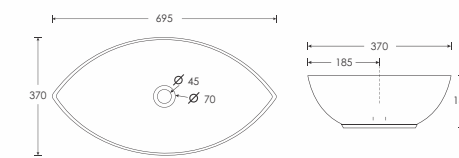

STATSON - 552
Hand Crafted Basin
L695 W370 H145mm