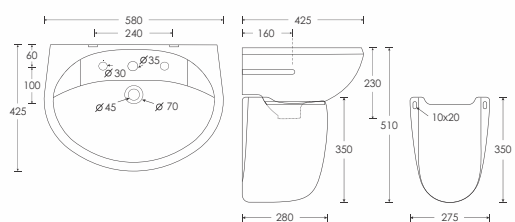

ELAN
Basin - 10110
Sift Half Pedestal - 11005
L517 W460 H460mm

SCEPTAL
Basin - 10095
Sift Half Pedestal - 11005
L600 W485 H470mm

STEPHY
Basin - 10092
Compaq Half Pedestal - 11001
L580 W425 H510mm

SAMITE
Basin - 10089
Compaq Half Pedestal - 11001
L515 W420 H510mm