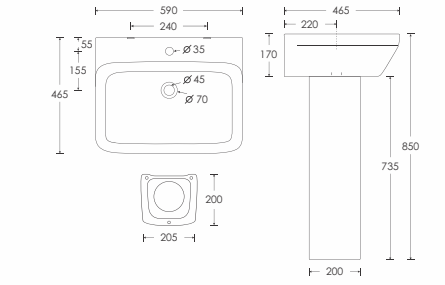

VITA
Basin - 10085
Vita Full Pedestal - 11085
L590 W465 H850mm