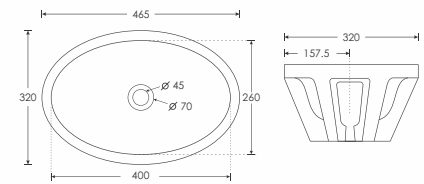

ALIZE
Under Counter Basin - 10058
L615 W415 H170mm

SEMI OVAL
Under Counter Basin - 10052
L465 W320 H180mm