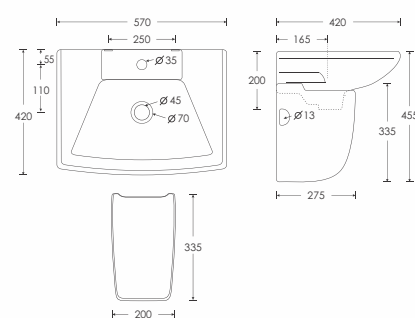

SELDOM
Basin - 10099
Sift Half Pedestal - 11005
L555 W465 H480mm