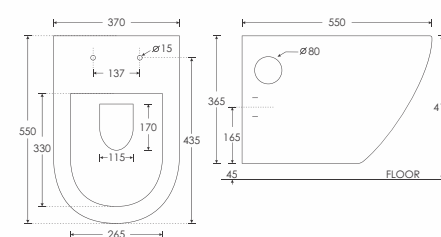

DELL

BRAVIA

DELL
Wallvit Pan WC 'P' Trap - 22012
Soft Close Seat Cover - Dell - 23012S
L550 W370 H365mm