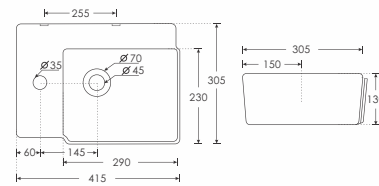

LEFT NICK
Wall Mounted Basin - 10040L
L635 W465 H135mm

RIGHT NICK
Wall Mounted Basin - 10040R
L635 W465 H135mm

NEST
Wall Mounted Basin - 10097
L420 W295 H130mm

DESK
Wall Mounted Basin - 10098
L415 W305 H130mm