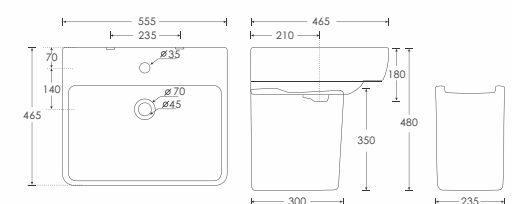

SLATY
Basin - 10094
Sift Half Pedestal - 11005
L555 W405 H450mm