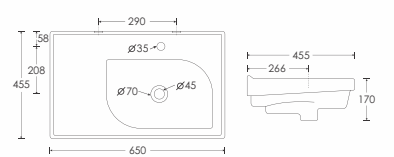

RIGHT MINI SCENERY
Wall Mounted Basin - 10106R
L650 W455 H170mm

SCENERY