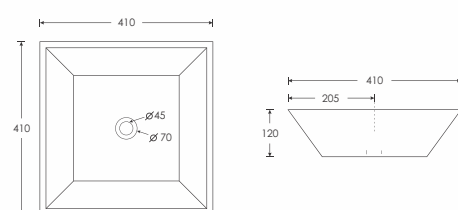

SUNSILK - 682
Hand Crafted Basin
L398 W398 H127mm