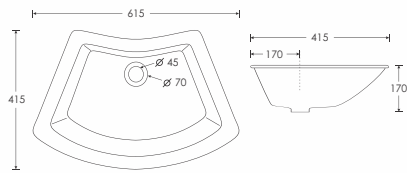

SEMI OVAL
Under Counter Basin - 10052
L465 W320 H180mm