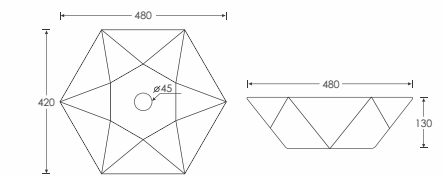

SAFCOIN
Table Top Basin - 12046
L480 W420 H130mm