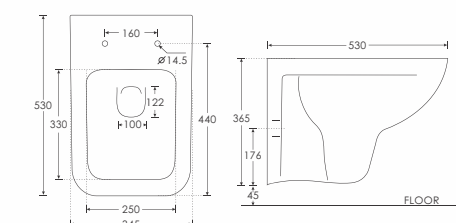

NASTRO

LAMPO

NASTRO JET
Wallvit Pan WC 'P' Trap - 22021J
Soft Close Seat Cover - Nastro - 23021S
L530 W345 H365mm