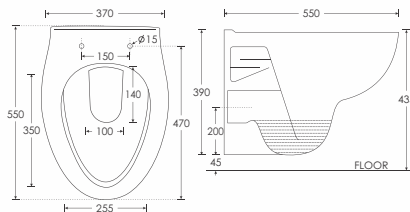

SANITY

Wallvit Pan WC 'P' Trap - 20008
Soft Close Seat Cover - Sanity - 21008S
L550 W370 H390mm