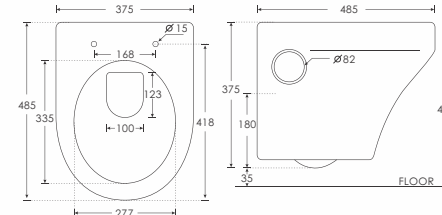

CANOVA
Table Top Basin - 12041
L605 W347 H110mm

SPARTAN

CUBE

SPARTAN
Table Top Basin - 10125
L450 W450 H140mm

CUBE
Wallvit Pan WC 'P' Trap - 22003
UF Soft Close Seat Cover - Cube - 23003SU
L485 W375 H375mm