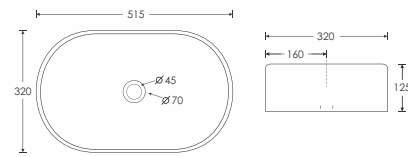

ARTIK - 752
Hand Crafted Basin
L630 W420 H155mm

ARTIK - 751
Hand Crafted Basin
L630 W420 H155mm

SLOG - 570
Hand Crafted Basin
L410 W410 H120mm

SUNSILK - 682
Hand Crafted Basin
L398 W398 H127mm

SCOOP - 721
Hand Crafted Basin
L410 W410 H135mm