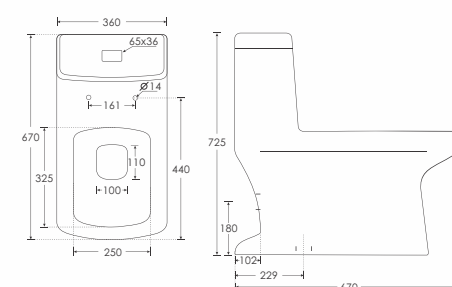

PLUTO

DELTA

PLUTO
Table Top Basin - 12031
L650 W420 H135mm

DELTA
Wallfit Pan WC 'P' Trap - 22006
Soft Close Seat Cover - Delta - 23006S
L565 W360 H350mm

SEGNO

CANOVA

SEGNO
One Piece EWC - 42016CS/BS/P
Soft Close Seat Cover - 43016S
Dual Flush - 45010
L670 W360 H725mm
Wash Down Flushing,
'S' Trap 102/229mm, 'P' Trap 180mm