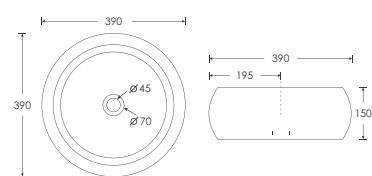

SAFE - 306
Hand Crafted Basin
L390 W390 H150mm