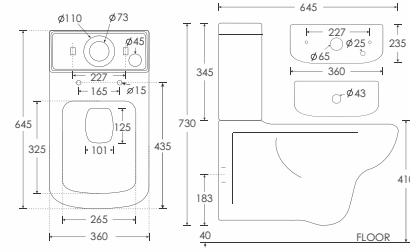

NETTUNO
WC - 30006
Soft Close Seat Cover - Nettuno - 21011S
Nettuno Ceramic Cistern - 31006
Dual Flush Fitting - Cupido - 35009
L645 W360 H730mm