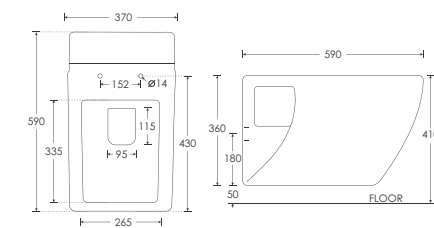

SCENERY

SCENERY
Wallvit Pan WC 'P' Trap - 20002
Soft Close Seat Cover - Scenery - 21002S
L590 W370 H360mm