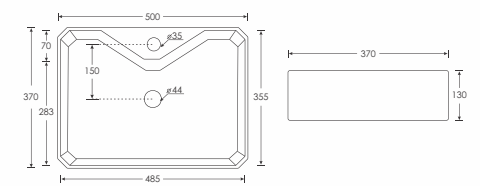

SEACOR
Table Top Basin - 12047
L500 W370 H130mm