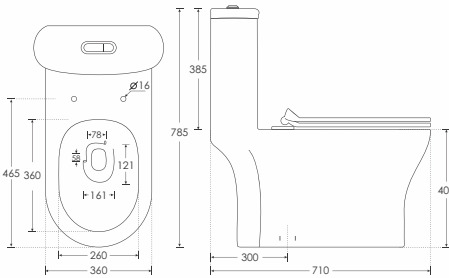

CREMA

Wall Mounted Basin - 10116
L700 W420 H160mm

1st Time in INDIA

4D
Technology

Features

- Unique 4D Technology
- Siphonic Tornado Flushing
- Rimless Bowl
- 4D Flushing for Amazing Cleaning
- Superior Hygiene
- Fastest Flush
- Available with Motion Sensor / Manual

SWIM

CREMA