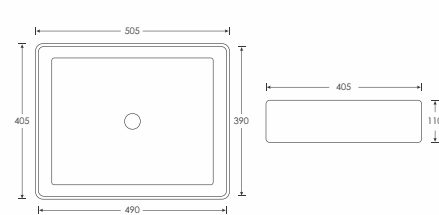

NAVON
Table Top Basin - 12057
L400 W400 H130mm