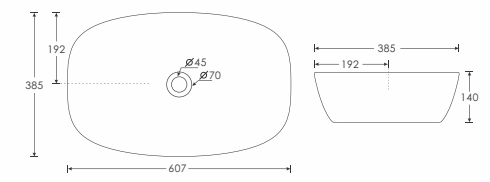

NASON - B
Table Top Basin - 12070
L607 W385 H140mm