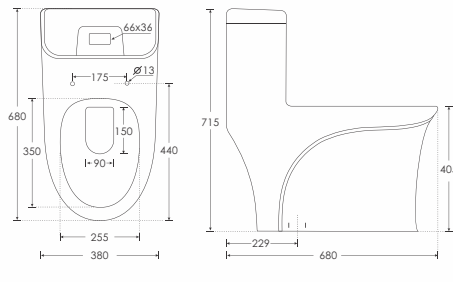

CATINO

SEÑOR

CATINO
One Piece EWC - 42001
Soft Close Seat Cover - 21006S
Dual Flush - 45010
L680 W380 H715mm
Siphonic Flushing, 'S' Trap 230mm