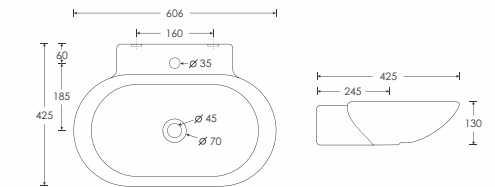

SCREE
Wall Mounted Basin - 10105
L606 W425 H130mm