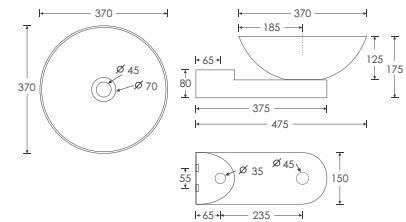

CRYSTAL
SLEEK

CRYSTAL
Wallvit Pan WC 'P' Trap - 20007
Soft Close Seat Cover - Crystal - 21007S
L490 W360 H350mm

SLEEK
Table Top Basin - 10063
Stand for Sleek Basin - 11063
L370 W475 H175mm