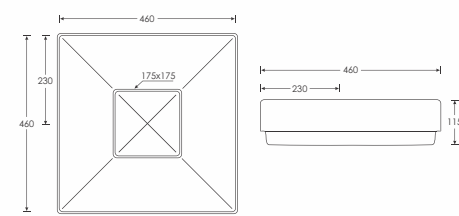

ASTONISHING
BATHWARE

ELEMENT OF LUXURY

SIMPOLO designs are
contemporary, with
extraordinary craftsmanship
& epitome of luxury.

MASTER COLLECTION

table
top
basins

SIMPER
Top Counter Basin - 10118
L460 W460 H115mm