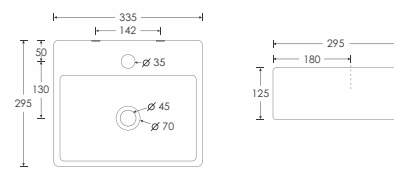

SHIPRA
Wall Mounted Basin (ISI) - 10049
L450 W300 H200mm

SHALLY
Wall Mounted Basin - 10048
L370 W260 H180mm

SIMON
Wall Mounted Basin - 10038
L445 W440 H125mm

MINI SIMON
Wall Mounted Basin - 10041
L445 W380 H130mm