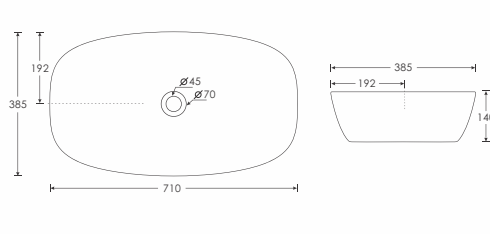

NASON - C
Table Top Basin - 12071
L710 W385 H140mm