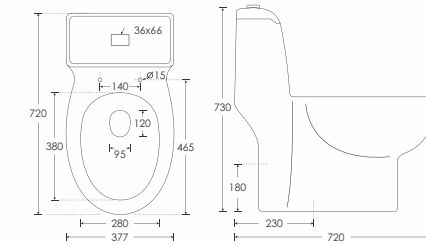

LEONE KEVON

DEMIS

NOVA

NOVA
One Piece EWC - 42010BS/P
Soft Close Seat Cover - 43010S
Dual Flush - 45010
L720 W377 H730mm
Wash Down Flushing,
'S' Trap 230mm, 'P' Trap 180mm