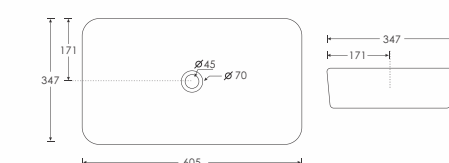

CANOVA
Table Top Basin - 12041
L605 W347 H110mm