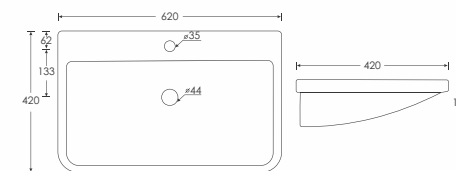

SANG
Wall Mounted Basin - 10115
L620 W420 H130mm