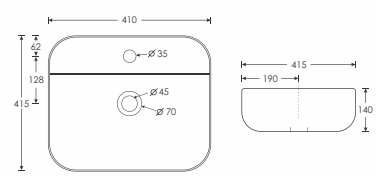

LEONE KEVON

MINI LEONE
Table Top Basin - 10124
L410 W415 H140mm

DEMIS

NOVA