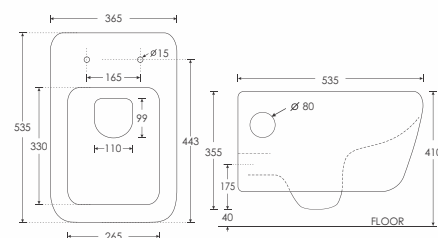

DELL

BRAVIA

LATRA

ASTER

ASTER
Wallvit Pan WC 'P' Trap - 22005
Soft Close Seat Cover - Aster - 23005S
L535 W365 H355mm