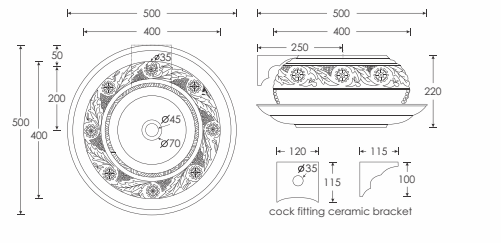

STATSON - 553
Hand Crafted Basin
L695 W370 H145mm