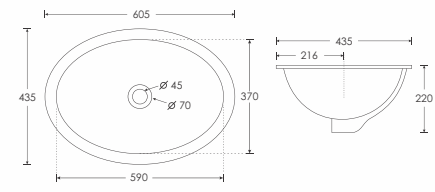

SOLAR
Under Counter Basin - 10053
L565 W385 H210mm